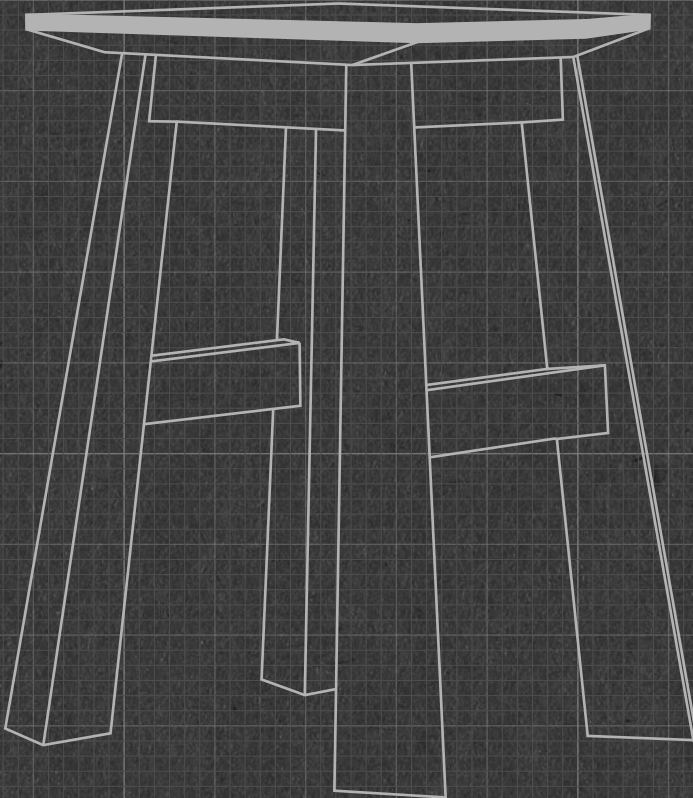

# East

**Rectangular Stool**

**EA10**

**EAST RECTANGULAR STOOL**

35 cm x 30 cm x 44 cm