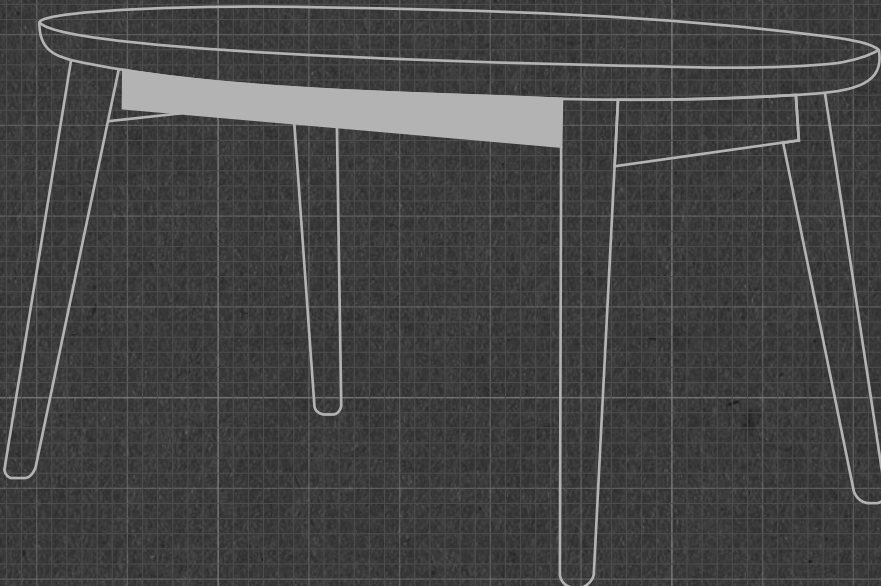

East **Medium Coffee Table**

EA07

EAST MEDIUM COFFEE TABLE

75 cm x 45 cm x 35 cm