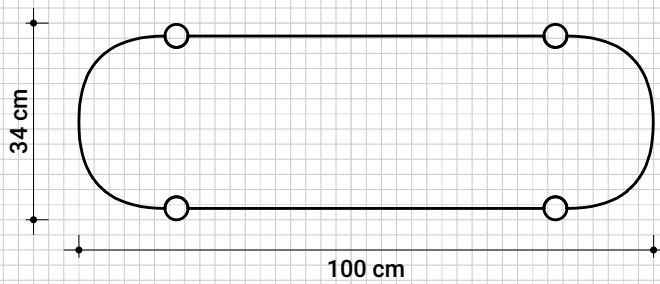

# East Console Rack

**EA05**

# EAST CONSOLE RACK

100 cm x 34 cm x 70 cm

Top View

Front View

Side View