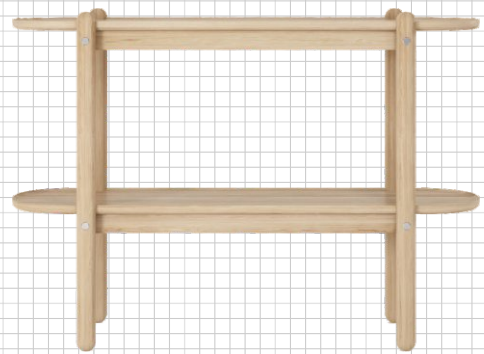

# East Console Rack

**EA05**

# EAST CONSOLE RACK

100 cm x 34 cm x 70 cm

Top View

Front View

Side View