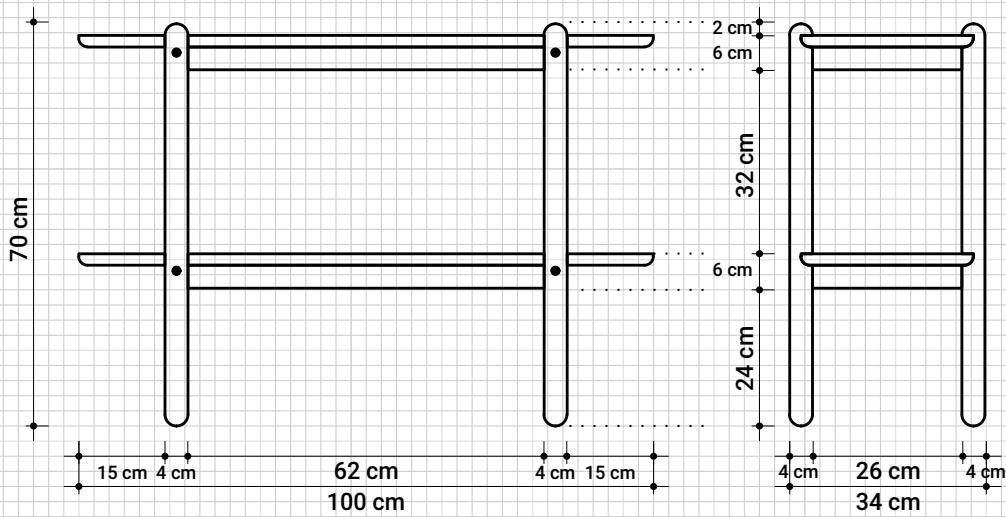

# East Console Rack

**EA05**

# EAST CONSOLE RACK

100 cm x 34 cm x 70 cm

Top View

Front View

Side View