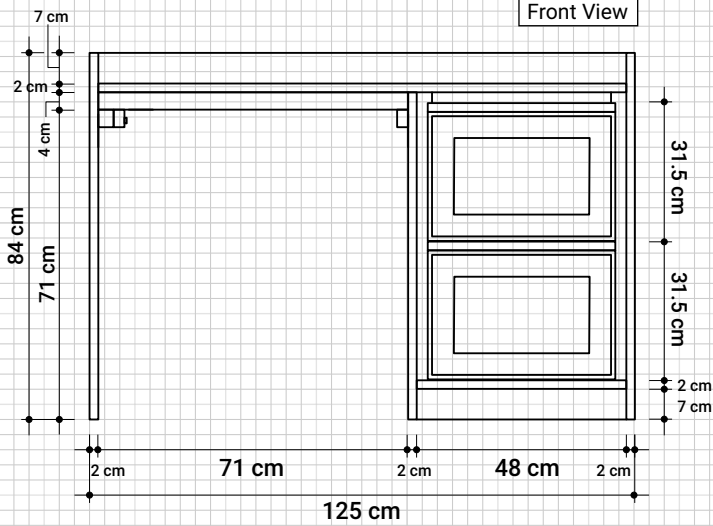

Roots Desk

RT02
ROOTS DESK
125 cm x 60 cm x 84 cm

Top View

Front View

Side View