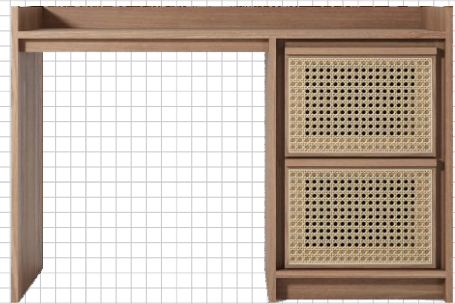

Roots Desk

RT02
ROOTS DESK
125 cm x 60 cm x 84 cm

Top View

Front View

Side View