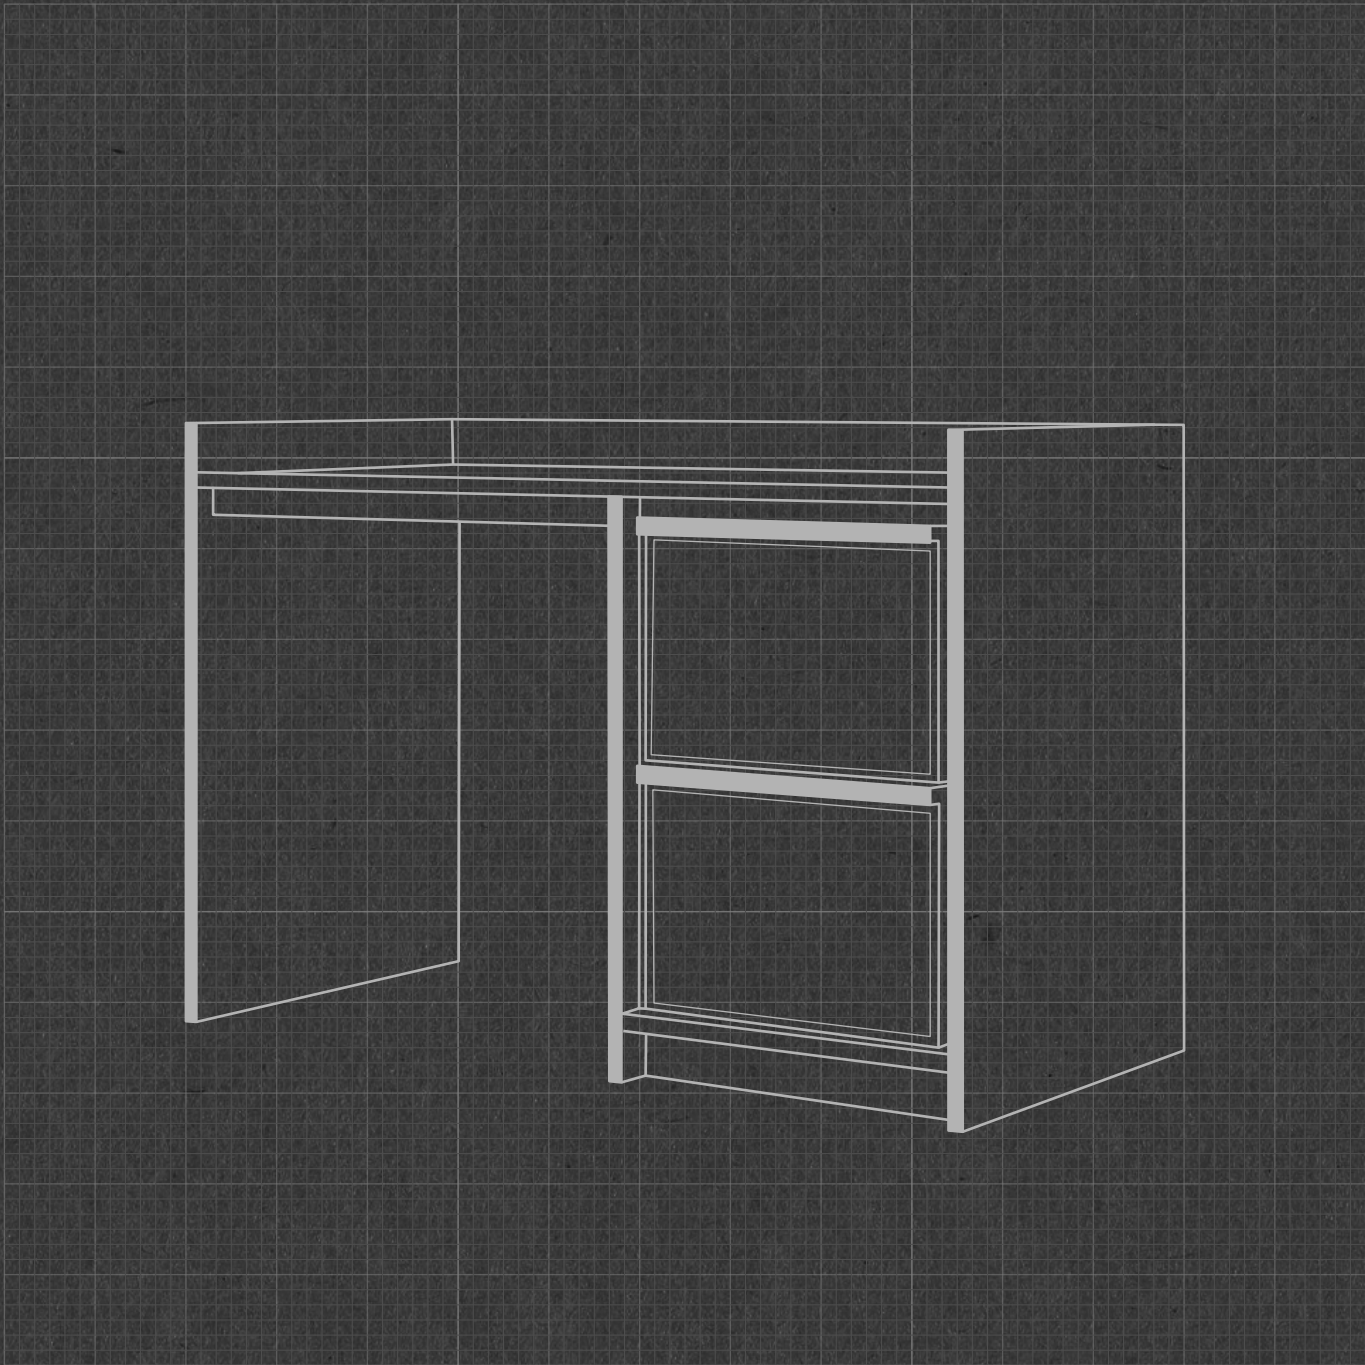

Roots Desk

RT02
ROOTS DESK
125 cm x 60 cm x 84 cm

Top View

Front View

Side View