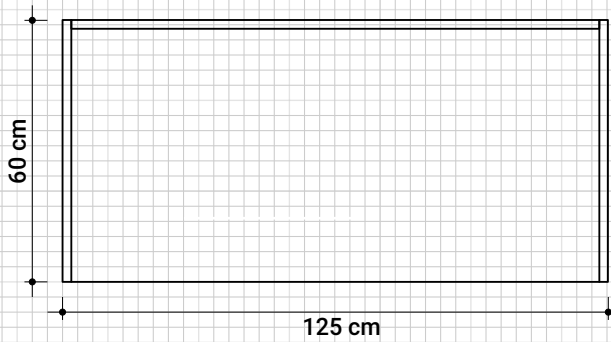

Roots Desk

RT02
ROOTS DESK
125 cm x 60 cm x 84 cm

Top View

Front View

Side View