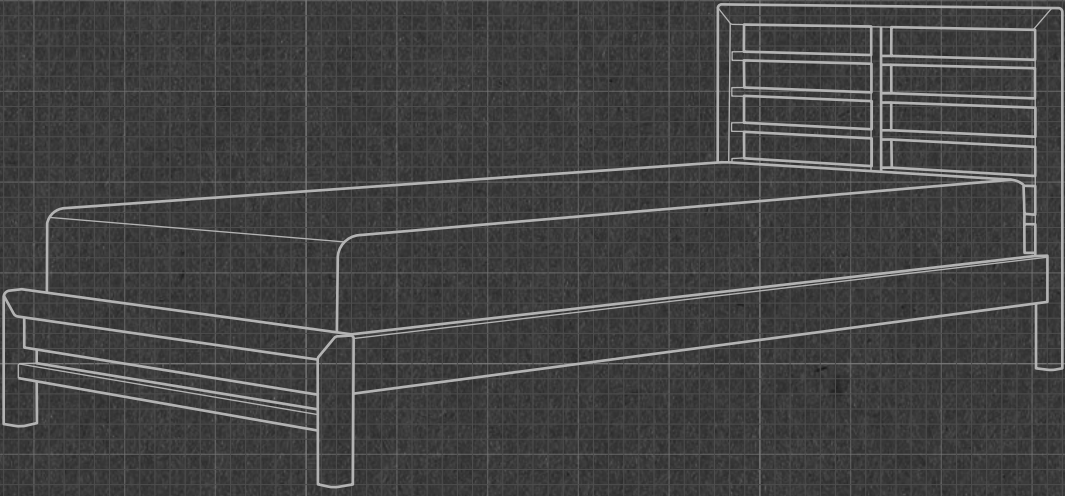

Jun European Single Size Bed

JUN01EU

JUN EUROPEAN SINGLE SIZE BED

100 cm x 212 cm x 80 cm