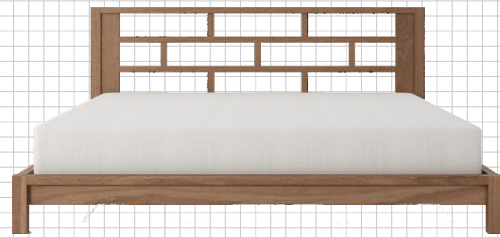

Sakae

European King Size Bed

SK03EU

SAKAE EUROPEAN KING SIZE BED

190 cm x 212 cm x 80 cm

Front View

Side View