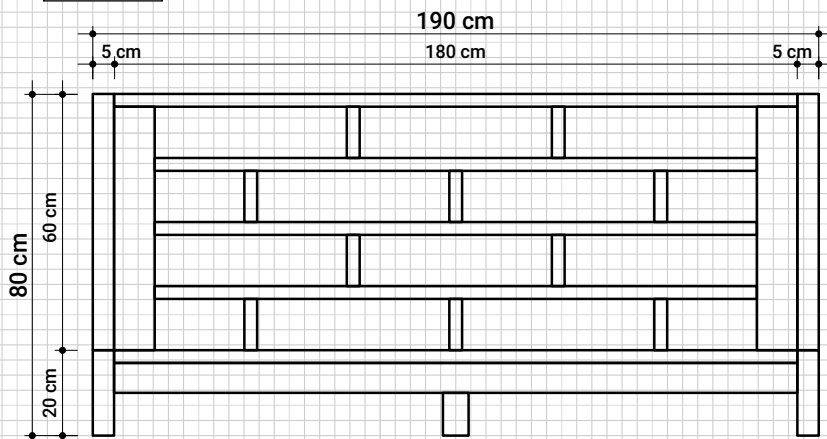

Sakae

European King Size Bed

SK03EU

SAKAE EUROPEAN KING SIZE BED

190 cm x 212 cm x 80 cm

Front View

Side View