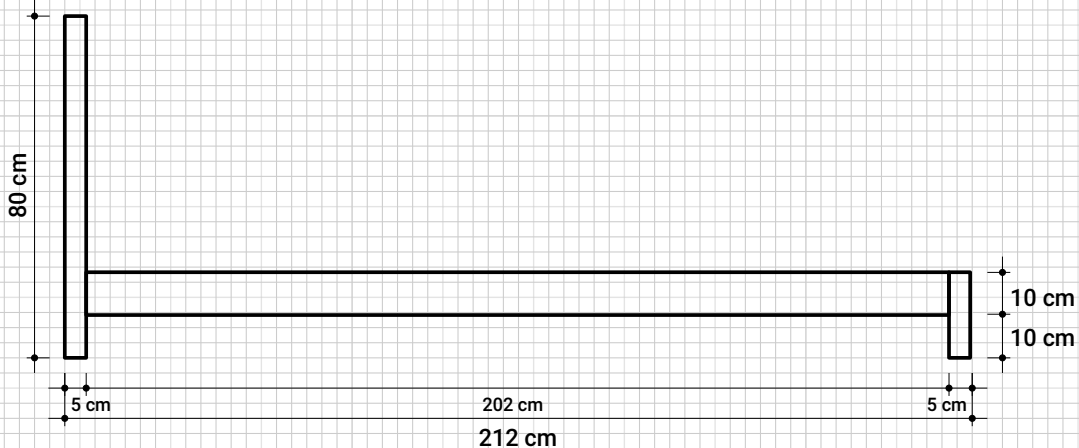

Sakae

European King Size Bed

SK03EU

SAKAE EUROPEAN KING SIZE BED

190 cm x 212 cm x 80 cm

Front View

Side View