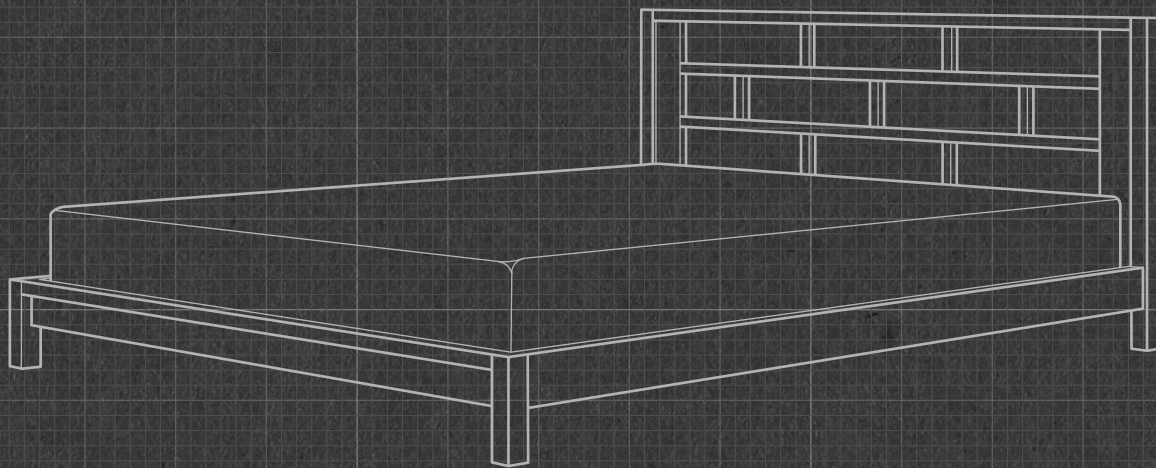

Sakae

European King Size Bed

SK03EU

SAKAE EUROPEAN KING SIZE BED

190 cm x 212 cm x 80 cm

Front View

Side View