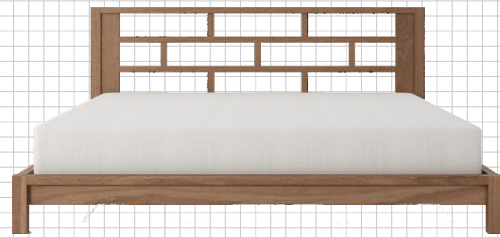

Sakae

European Queen Size Bed

SK02EU

SAKAE EUROPEAN QUEEN SIZE BED

170 cm x 212 cm x 80 cm

Front View

Side View