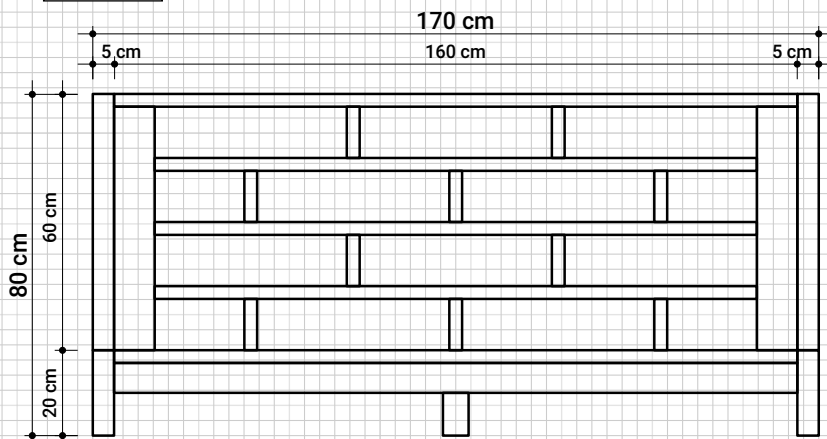

Sakae

European Queen Size Bed

SK02EU

SAKAE EUROPEAN QUEEN SIZE BED

170 cm x 212 cm x 80 cm

Front View

Side View