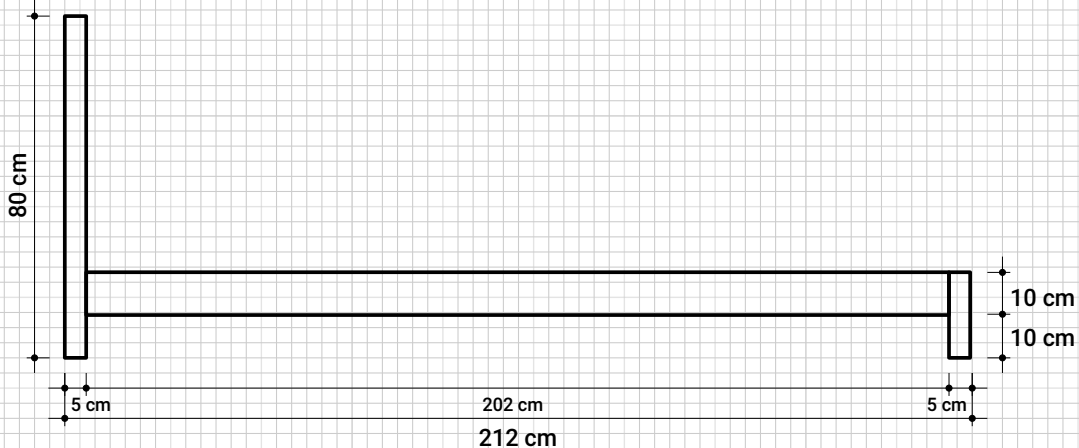

Sakae

European Queen Size Bed

SK02EU

SAKAE EUROPEAN QUEEN SIZE BED

170 cm x 212 cm x 80 cm

Front View

Side View