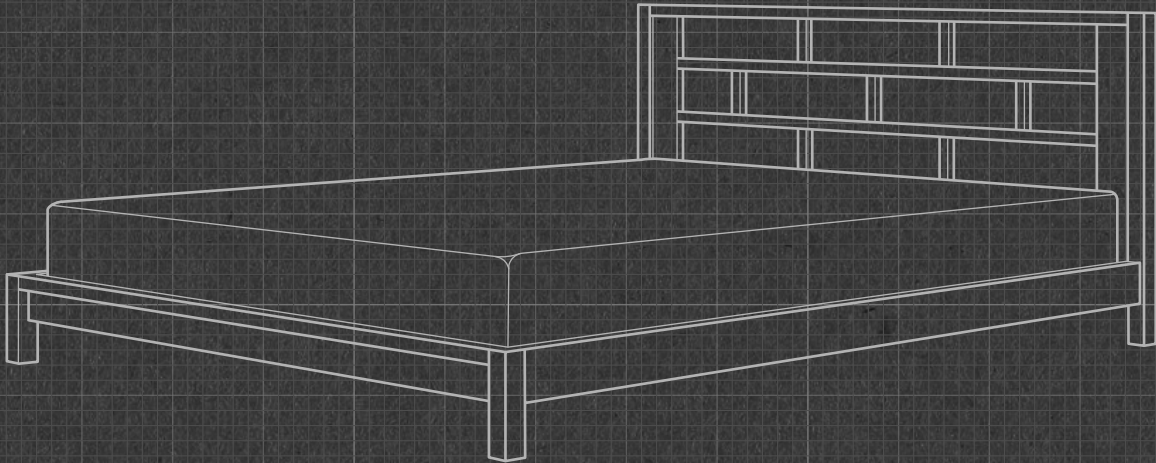

Sakae

European Queen Size Bed

SK02EU

SAKAE EUROPEAN QUEEN SIZE BED

170 cm x 212 cm x 80 cm

Front View

Side View