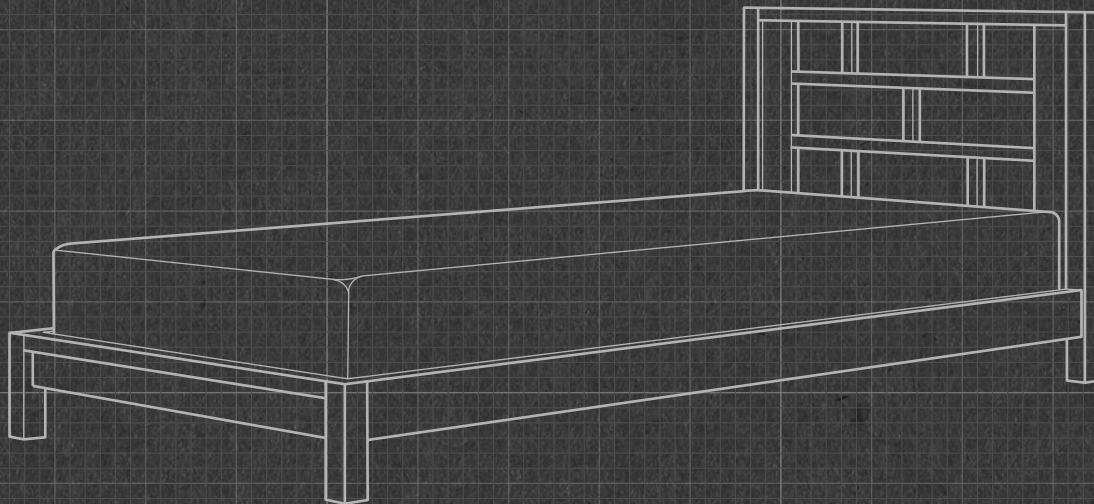

# Sakae

European Single Size Bed

## SAKAE EUROPEAN SINGLE SIZE BED

100 cm x 212 cm x 80 cm