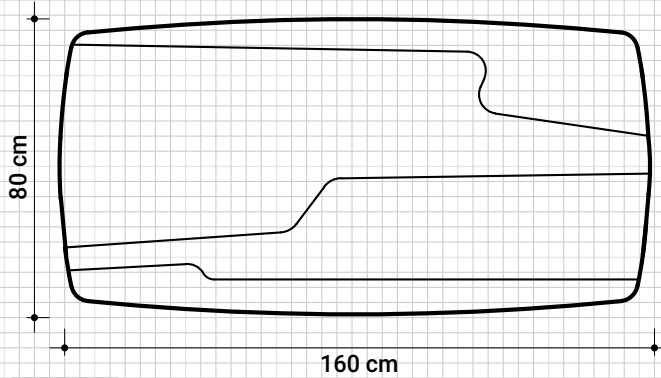

**Technical Drawing**

# Grasshopper

Rectangular Dining  
Table 160

**GI03**

## GRASSHOPPER RECTANGULAR DINING TABLE 160

160 cm x 80 cm x 75 cm

Top View

Front View

Side View