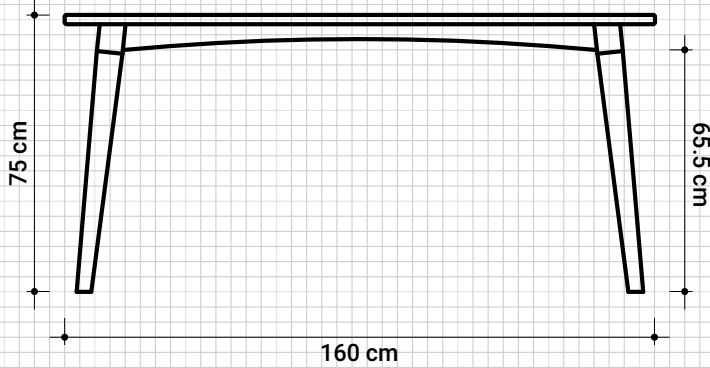

## GRASSHOPPER RECTANGULAR DINING TABLE 160

160 cm x 80 cm x 75 cm

Top View

Front View

Side View