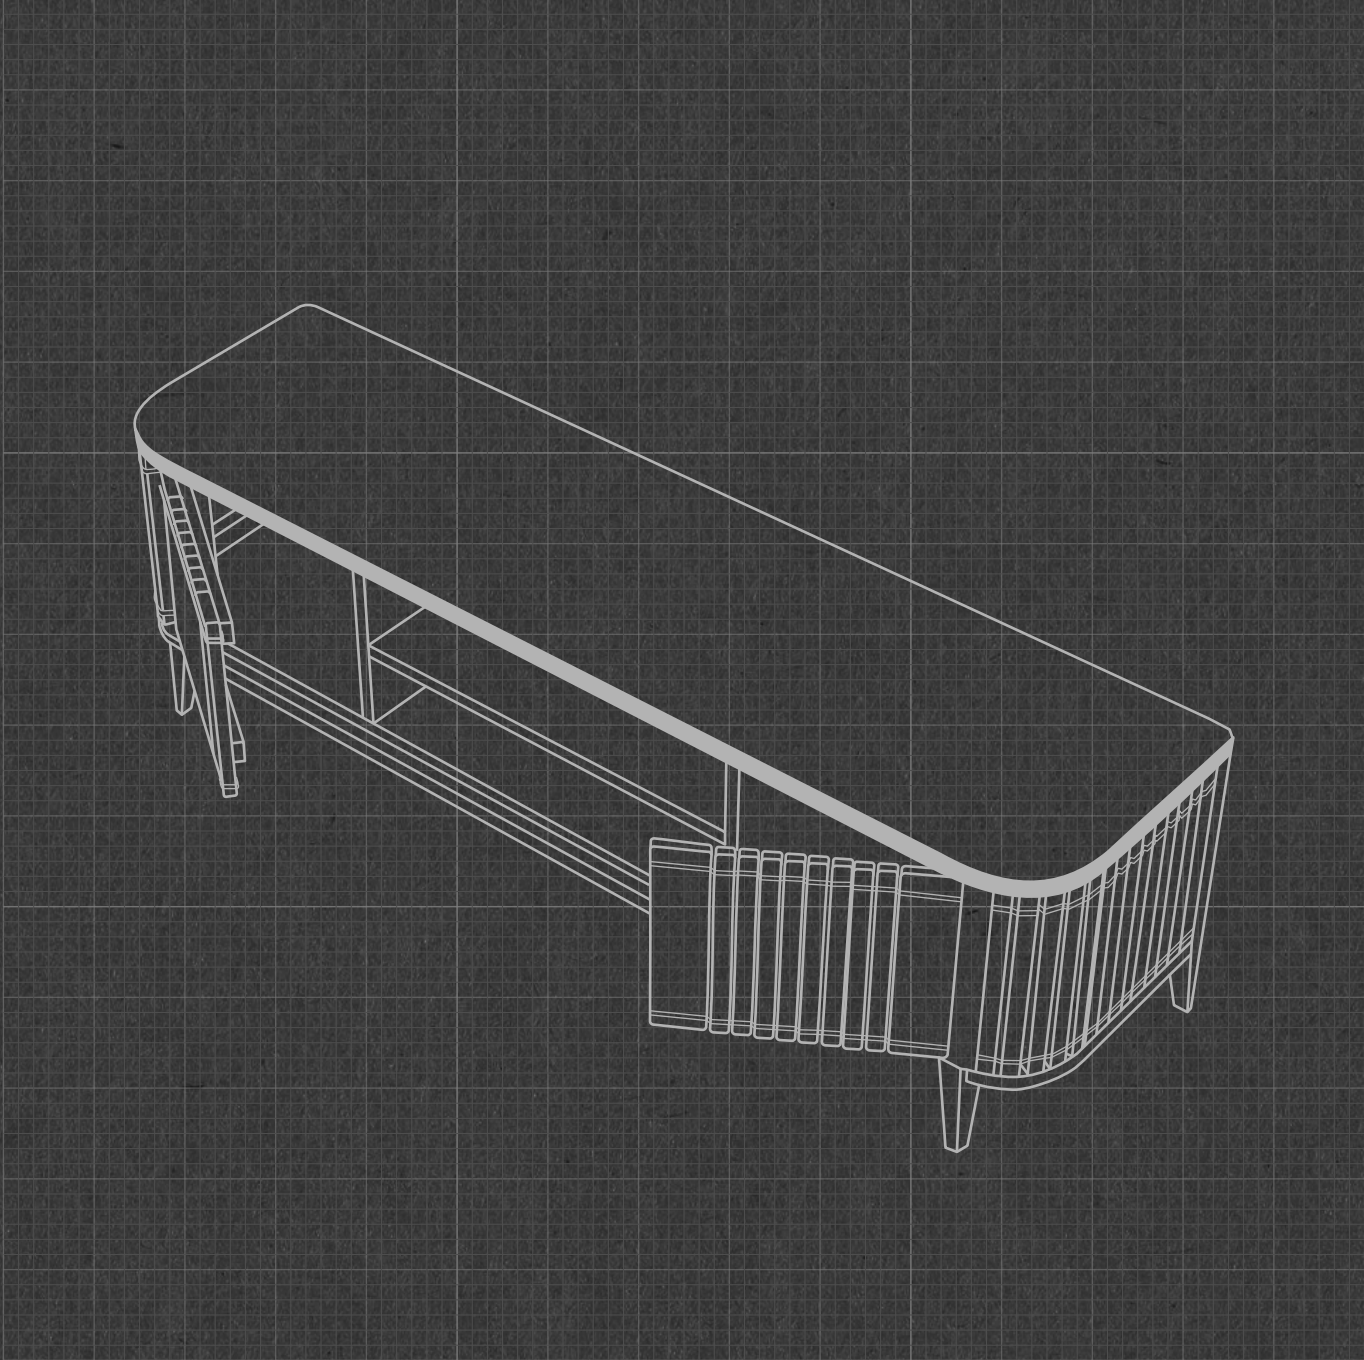

Koppar

**Media Cabinet with 3 Doors
and Removable Shelf**

KP03

KOPPAR MEDIA CABINET WITH 2 DOORS

160 cm x 42.5 cm x 47 cm