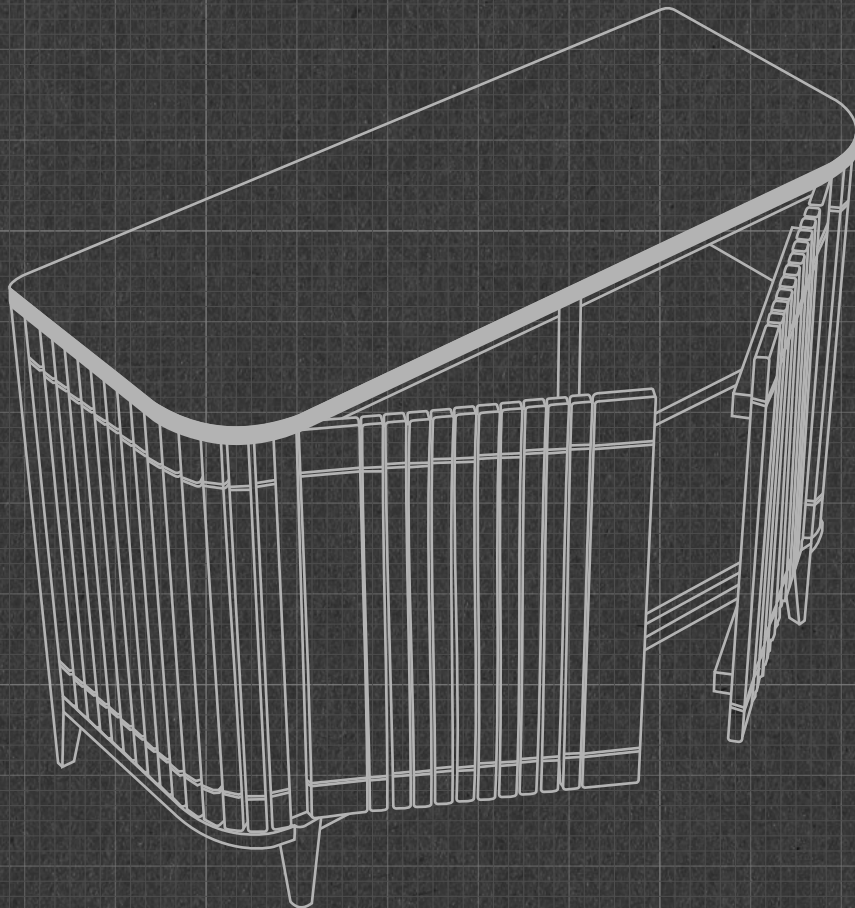

Koppar

Sideboard with
2 Doors

KP01

KOPPAR SIDEBOARD WITH 2 DOORS

112 cm x 45 cm x 80 cm