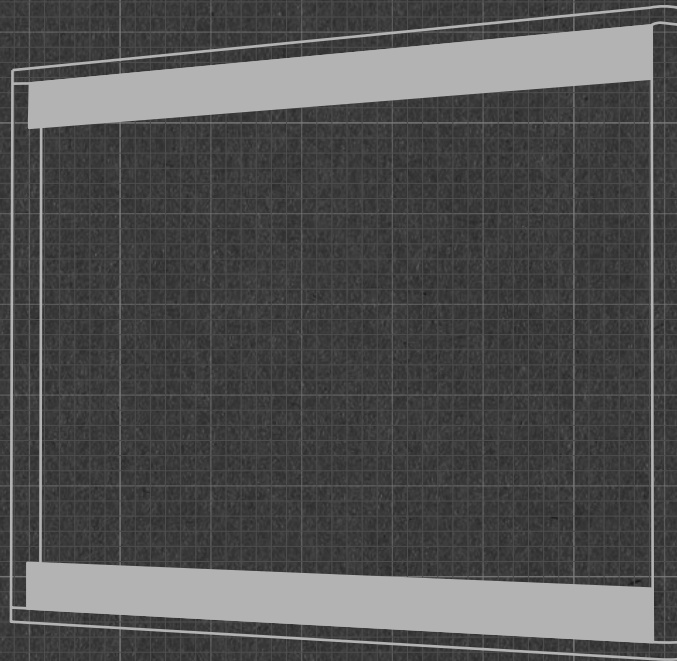

Circa17 Hanging Mirror 2

CC34

CIRCA17 HANGING MIRROR 2

108 cm x 4 cm x 75 cm