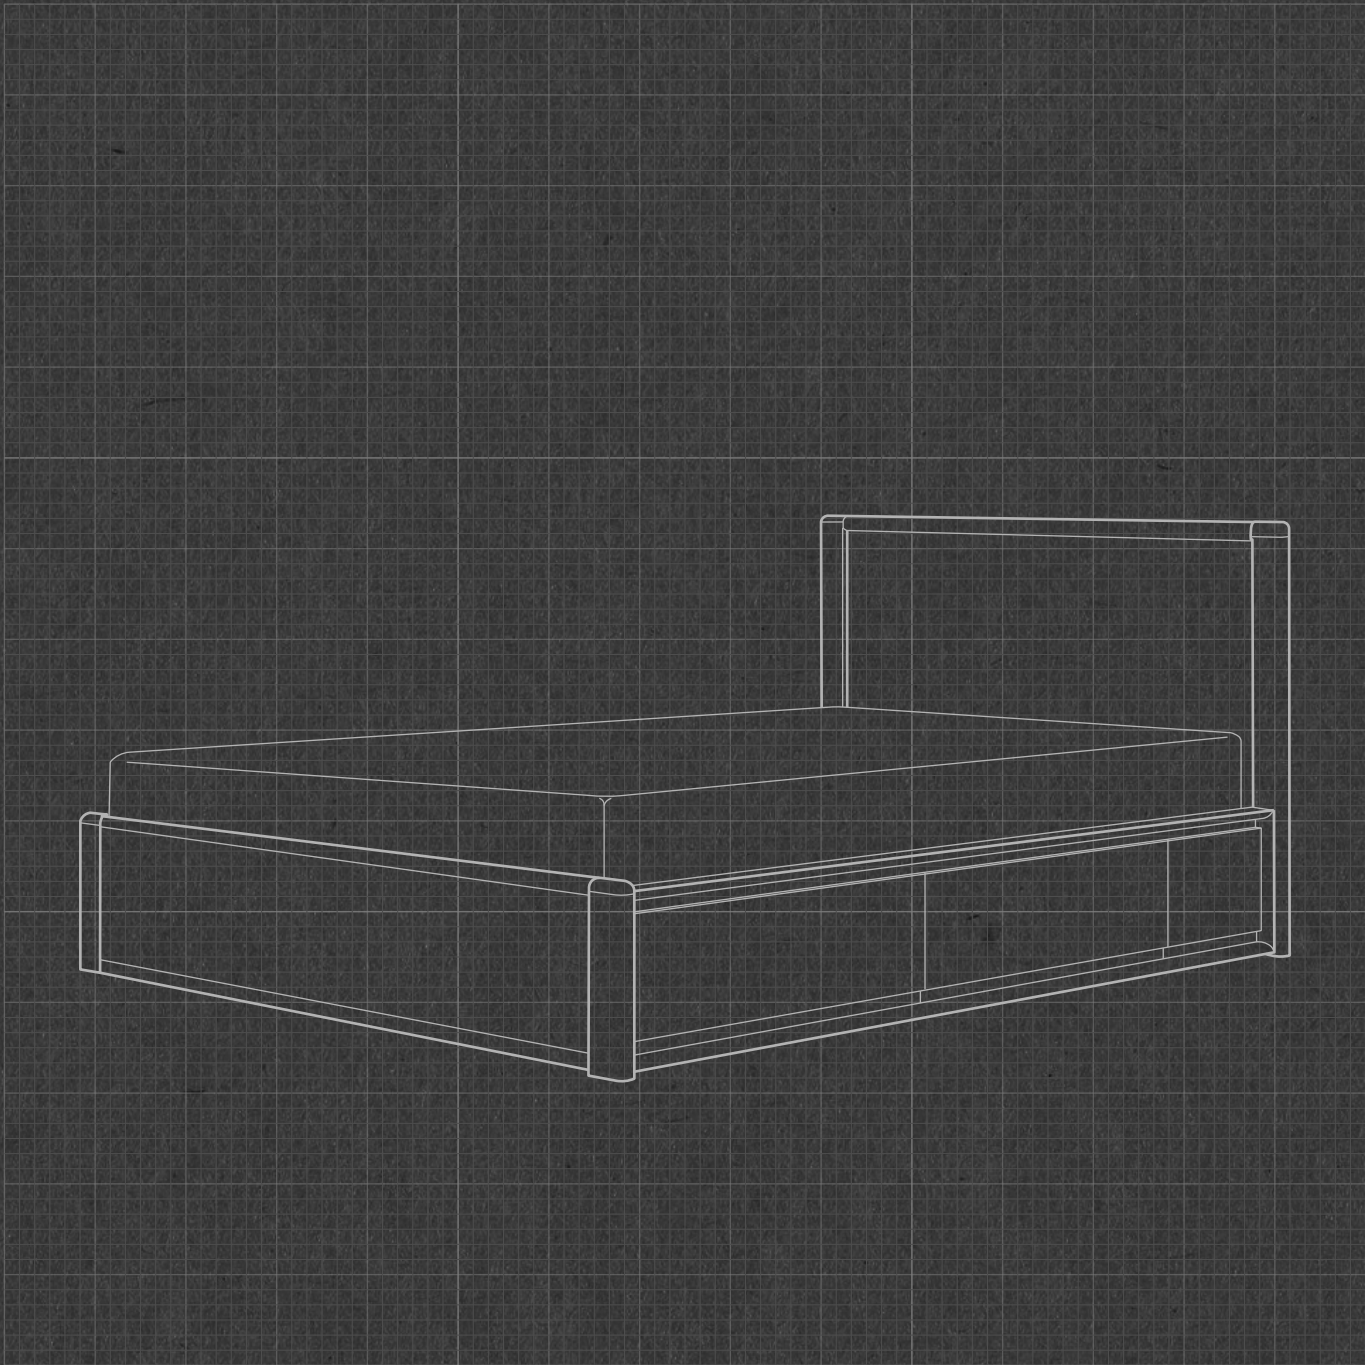

Circa17 European King Size Bed

CC31EU

CIRCA17 EUROPEAN KING SIZE BED

200 cm x 211 cm x 100 cm