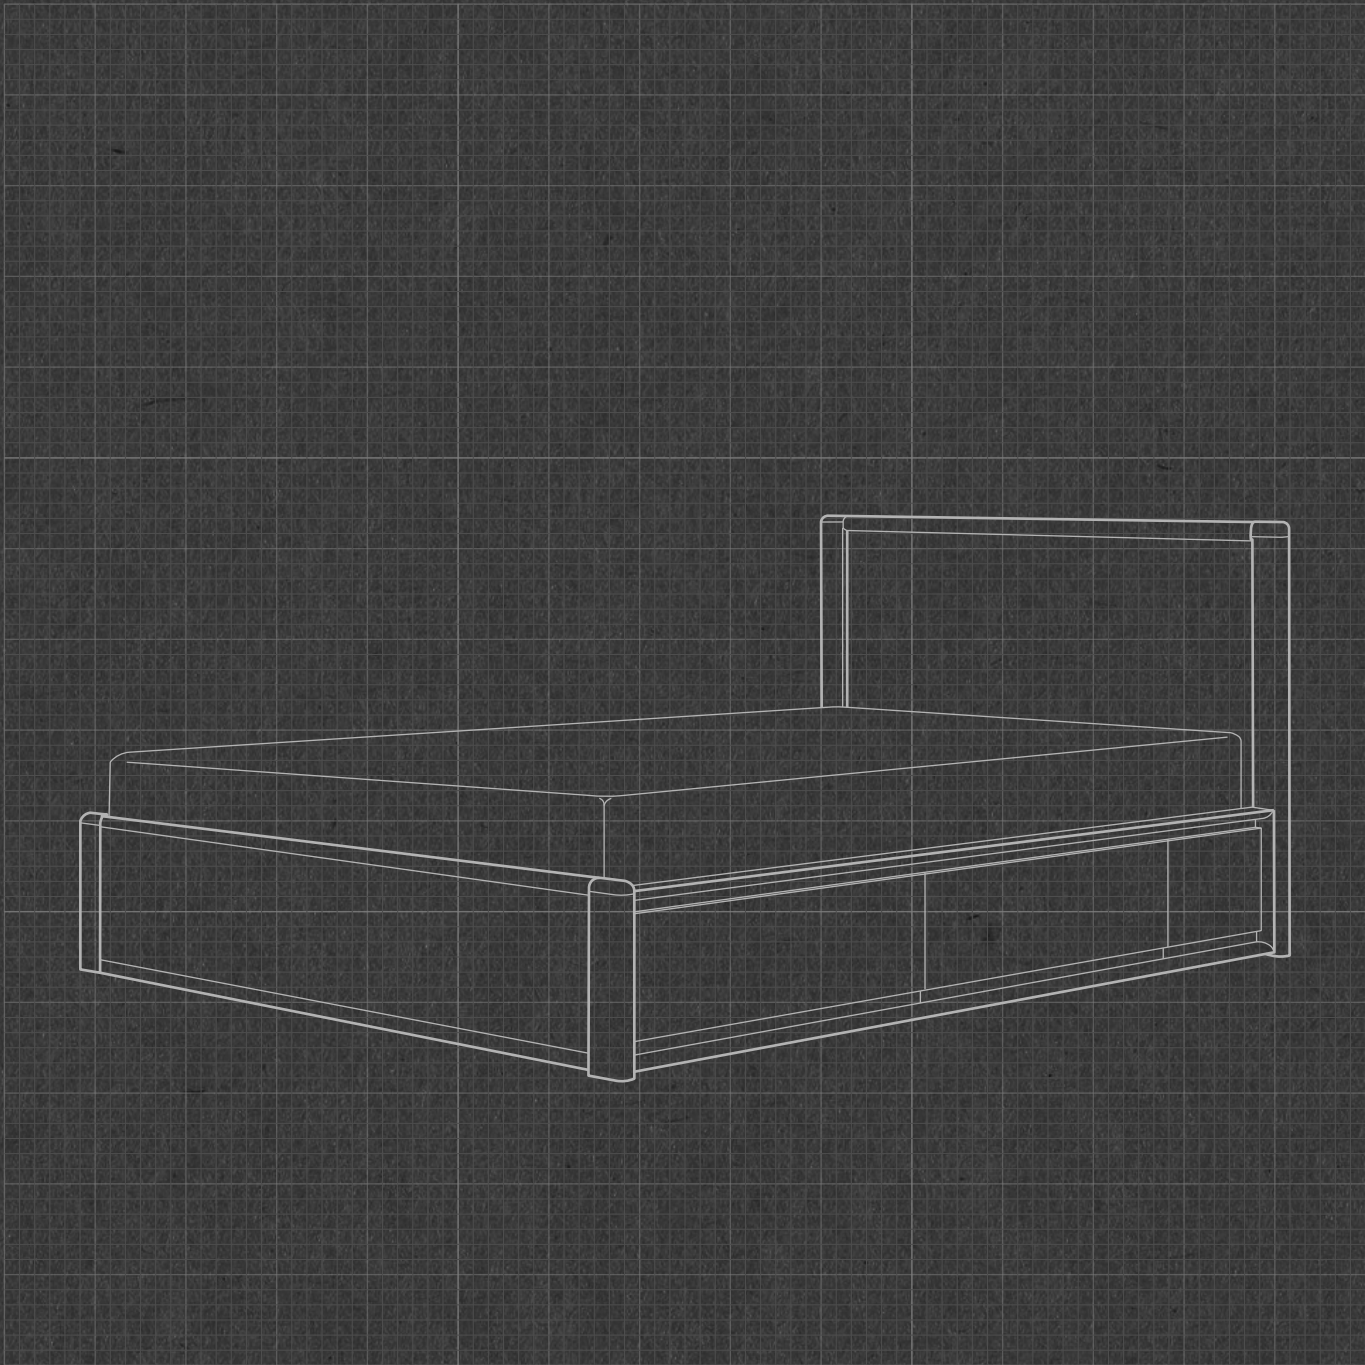

Circa17 European Queen Size Bed

CC29EU

CIRCA17 EUROPEAN QUEEN SIZE BED

180 cm x 211 cm x 100 cm