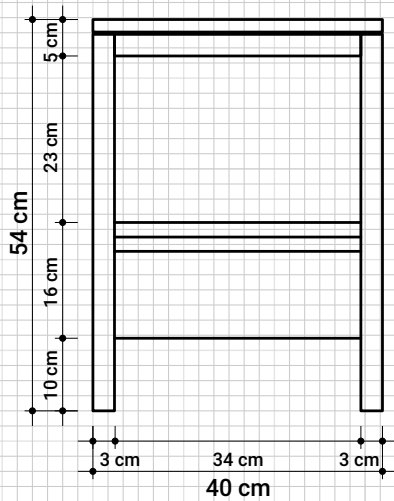

Circa17

Side Table with Drawer

CC25

CIRCA17 SIDE TABLE with DRAWER

40 cm x 43 cm x 54 cm

Top View

Front View

Side View