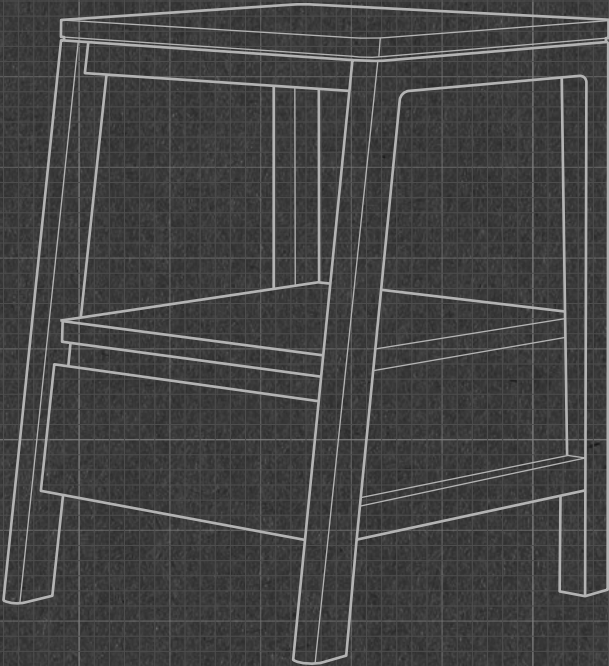

Circa17

Side Table with Drawer

CC25

CIRCA17 SIDE TABLE with DRAWER

40 cm x 43 cm x 54 cm

Top View

Front View

Side View