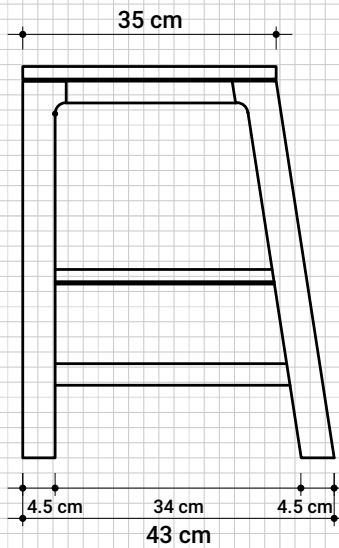

Circa17

Side Table with Drawer

CC25

CIRCA17 SIDE TABLE with DRAWER

40 cm x 43 cm x 54 cm

Top View

Front View

Side View