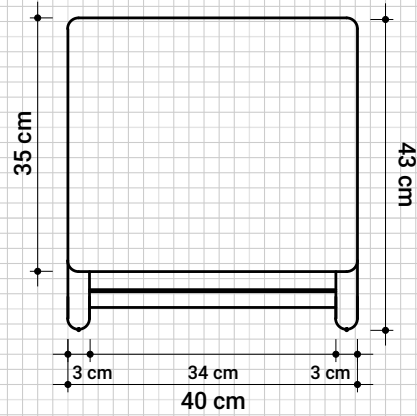

Circa17

Side Table with Drawer

CC25

CIRCA17 SIDE TABLE with DRAWER

40 cm x 43 cm x 54 cm

Top View

Front View

Side View