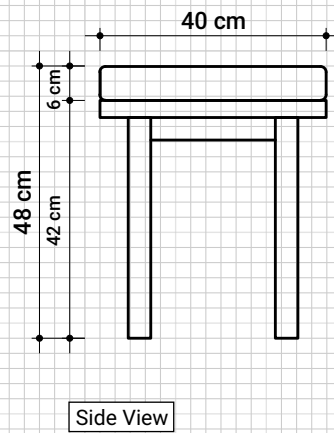

## CIRCA17 BENCH with CUSHION

120 cm x 40 cm x 48 cm

Top View

Front View

Side View