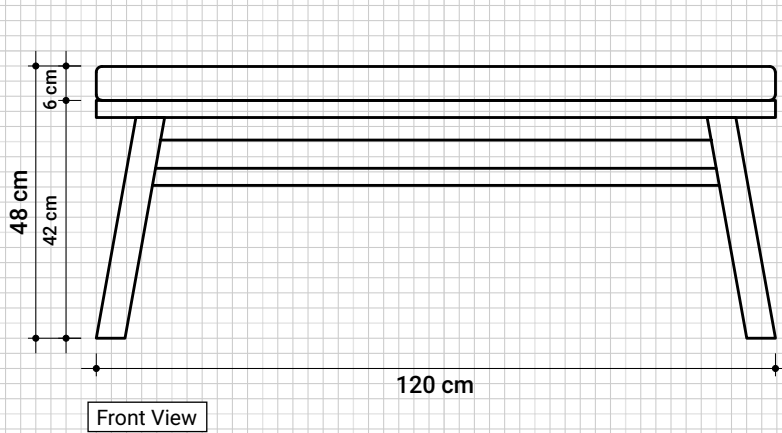

# *Circa17* Bench with Cushion

**CC05**

## CIRCA17 BENCH with CUSHION

120 cm x 40 cm x 48 cm

Top View

Front View

Side View