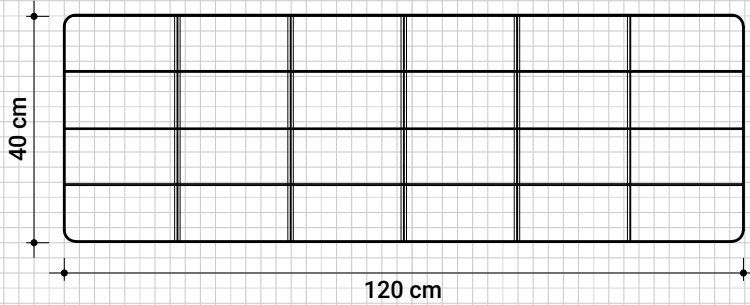

# *Circa17* Bench with Cushion

**CC05**

## CIRCA17 BENCH with CUSHION

120 cm x 40 cm x 48 cm

Top View

Front View

Side View