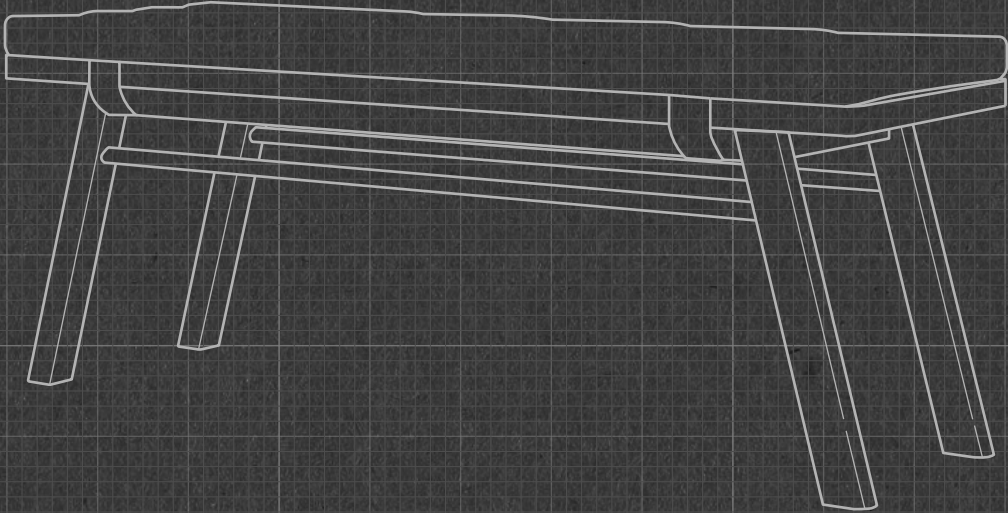

# *Circa17* Bench with Cushion

**CC05**

## CIRCA17 BENCH with CUSHION

120 cm x 40 cm x 48 cm

Top View

Front View

Side View