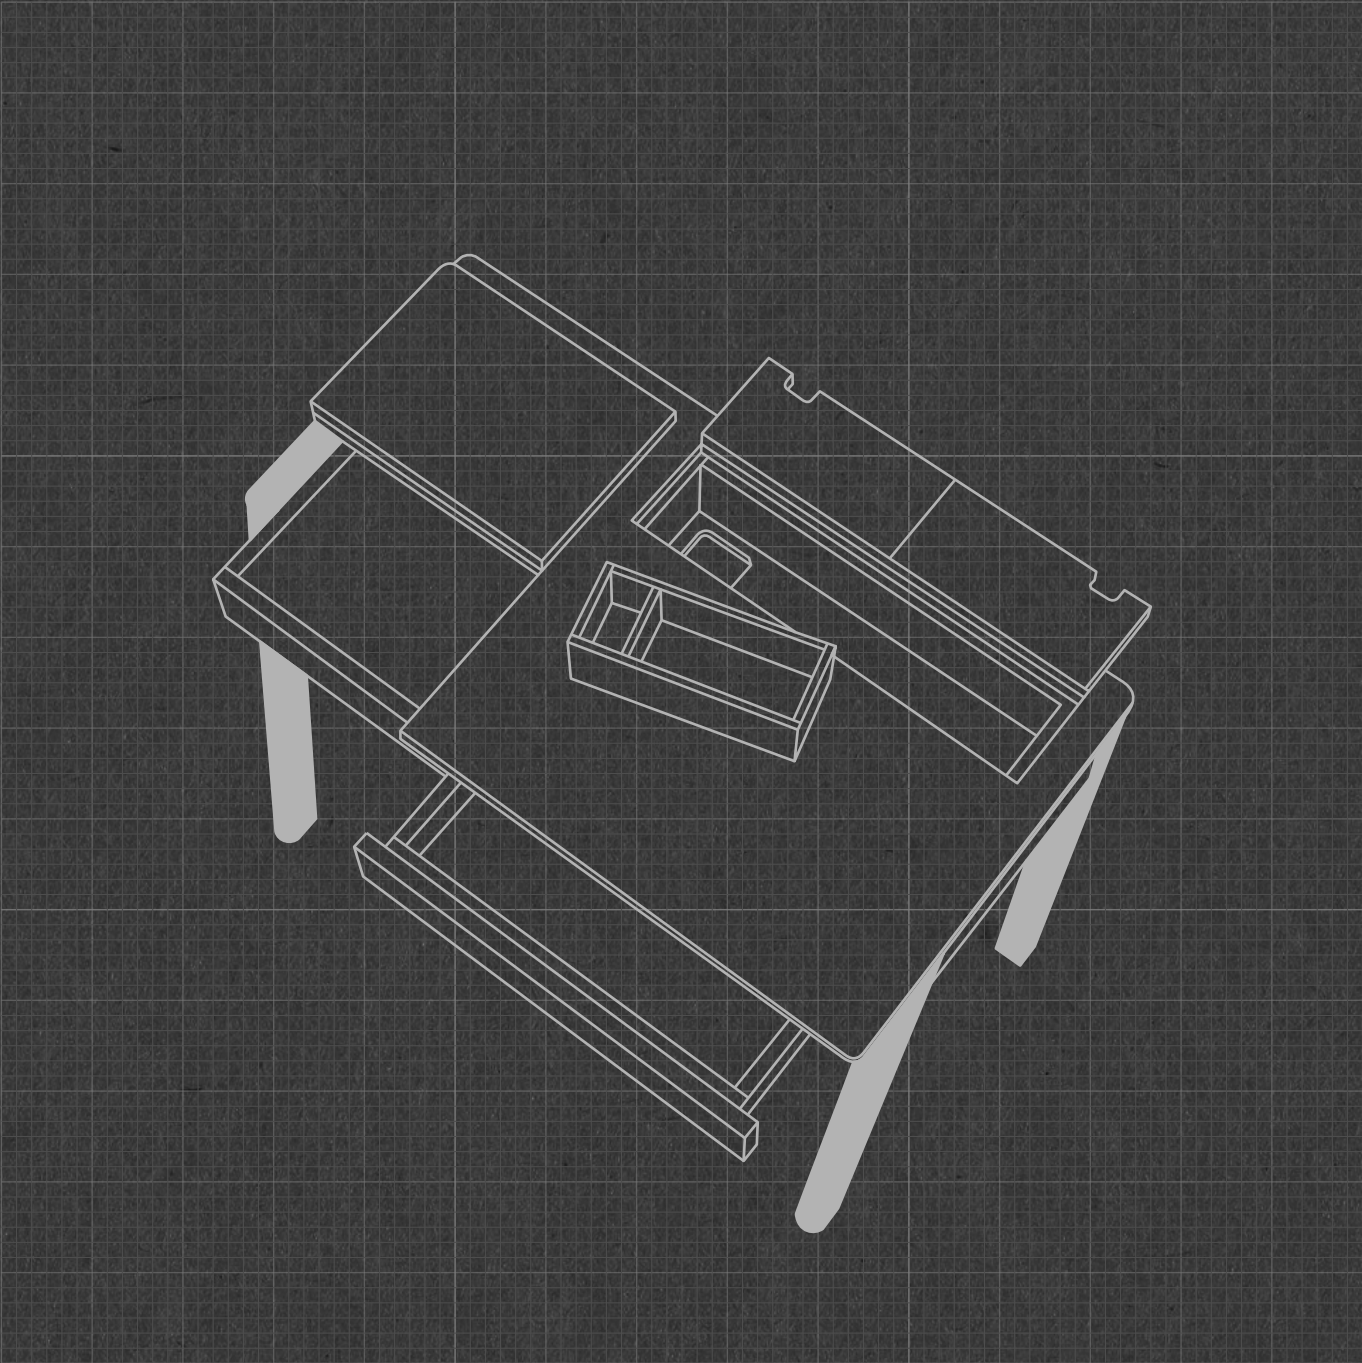

Circa17 Desk Table

CC01

CIRCA17 DESK TABLE

90 cm x 50 cm x 75 cm