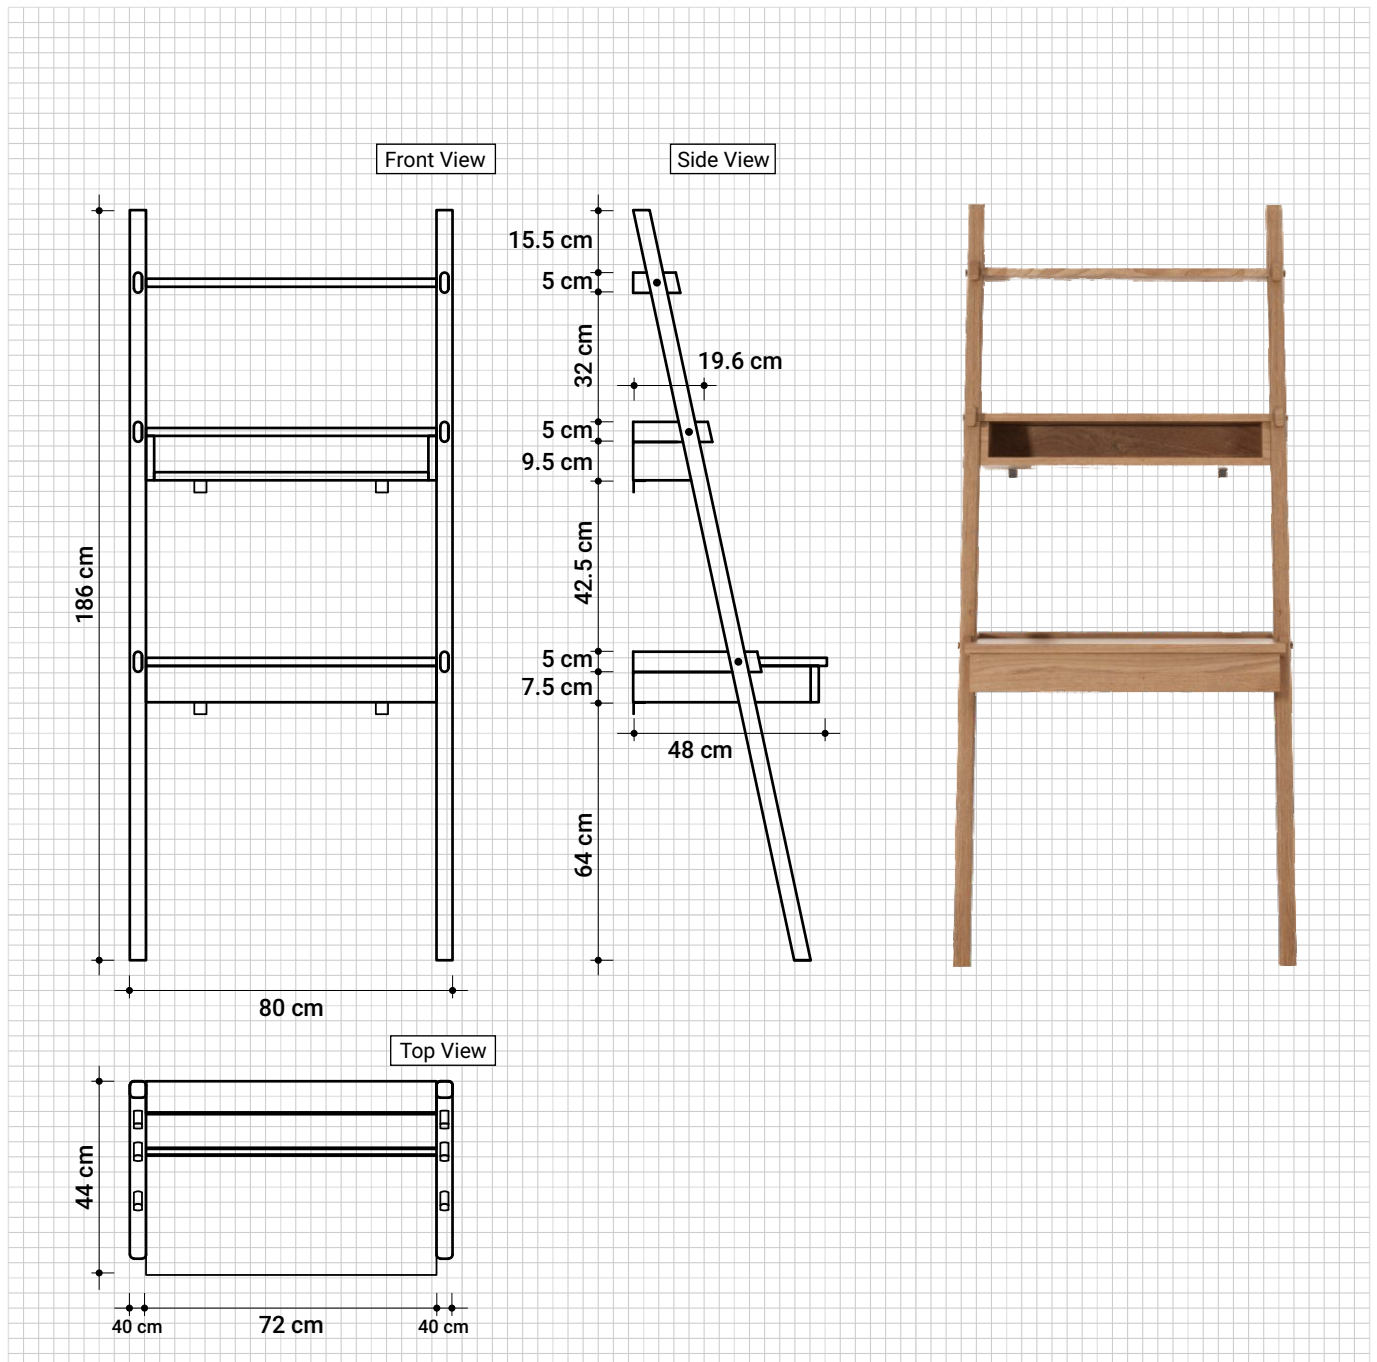

# Simplycity

Ladder with Drawer Desk & Niche

SC03

# SIMPLYCITY LADDER with DRAWER DESK & NICHE

80 cm x 48 cm x 186 cm

SOLID WOOD ONLY<sup>®</sup>