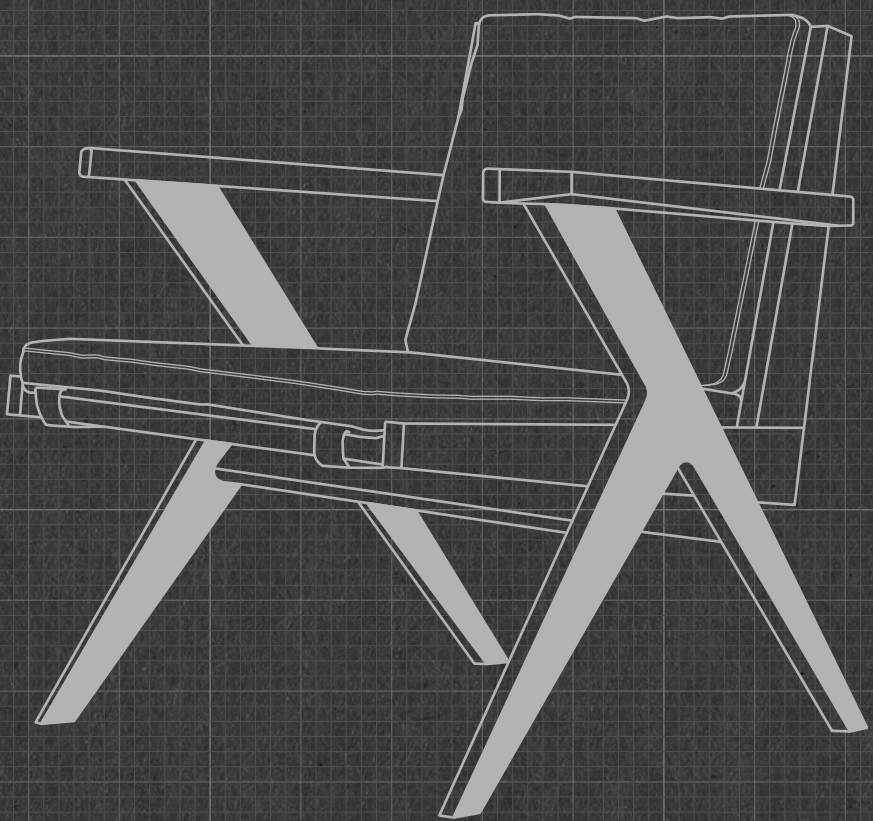

Tribute Easy Chair

TB13

TRIBUTE EASY CHAIR

74 cm x 68 cm x 73 cm