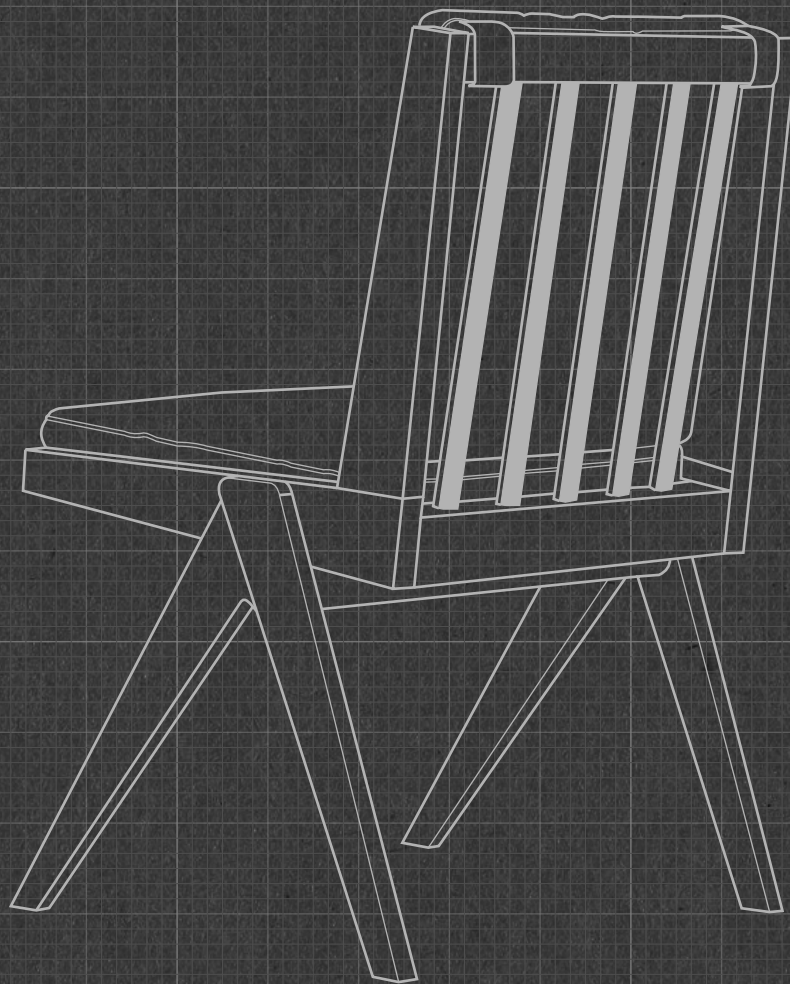

# Tribute

Chair with Leather

**TB07**

**TRIBUTE CHAIR with LEATHER**

53 cm x 56 cm x 82 cm