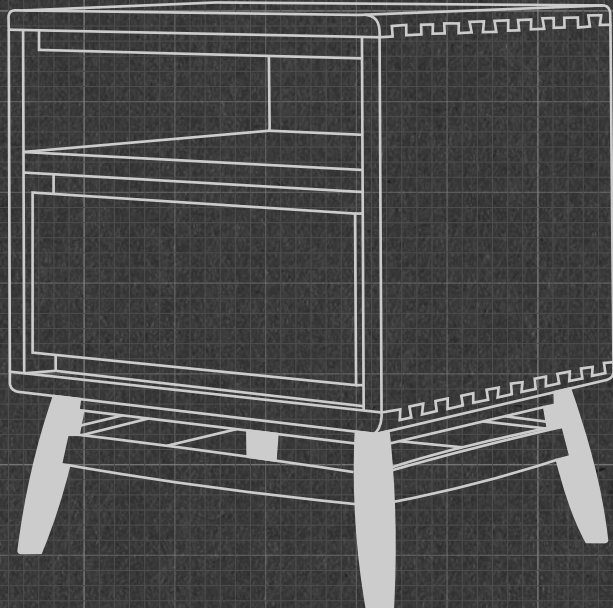

Twist Bedside Table with Drawer

TW33

TWIST BEDSIDE TABLE with DRAWER

46 cm x 40 cm x 54 cm