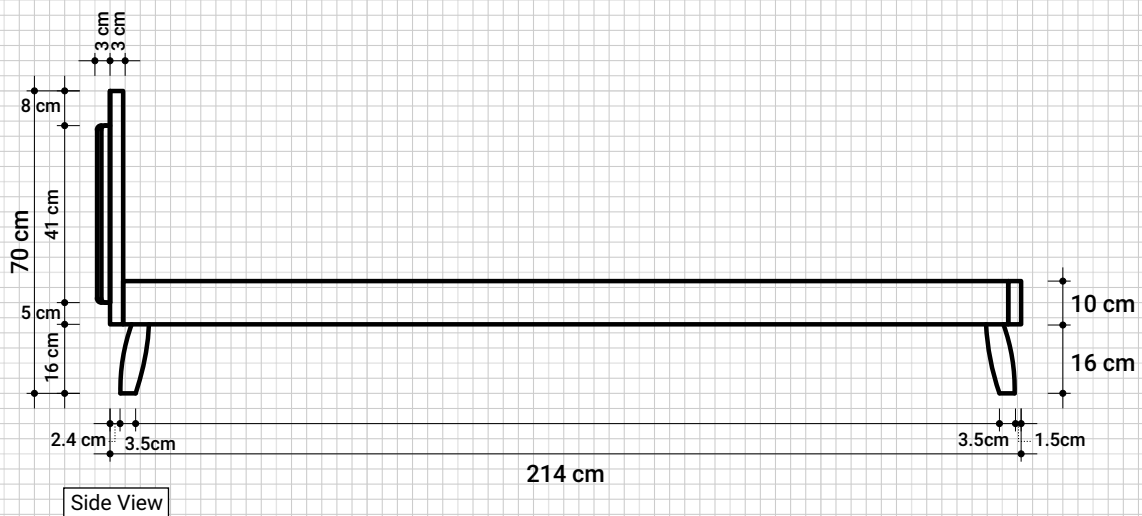

# *Twist* European King Size Bed

## TWIST EUROPEAN KING SIZE BED

188 cm x 214 cm x 70 cm

Front View

Side View