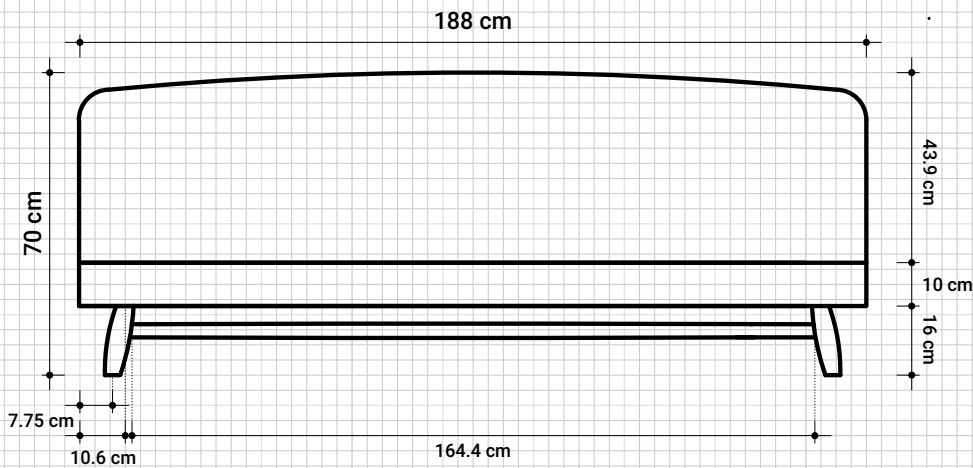

# *Twist* European King Size Bed

## TWIST EUROPEAN KING SIZE BED

188 cm x 214 cm x 70 cm

Front View

Side View