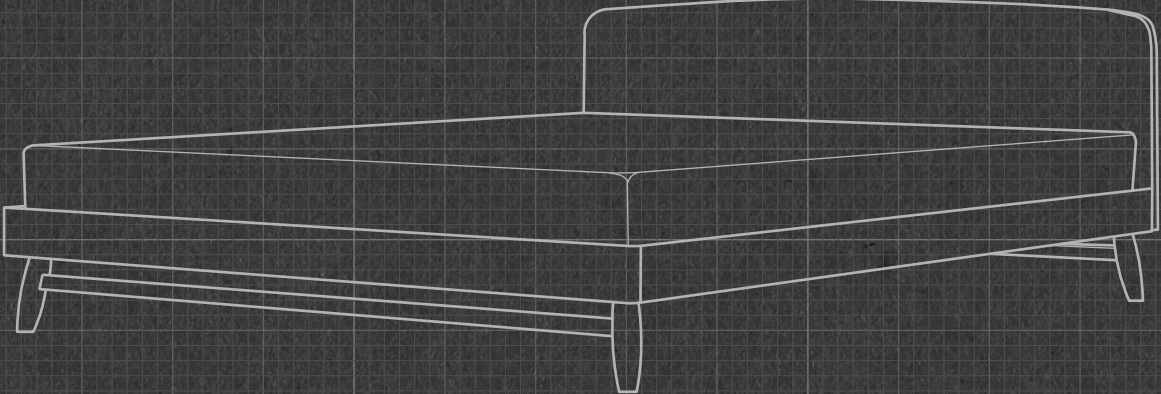

# *Twist* European King Size Bed

# TW32EU

## TWIST EUROPEAN KING SIZE BED

188 cm x 214 cm x 70 cm

Front View

Side View