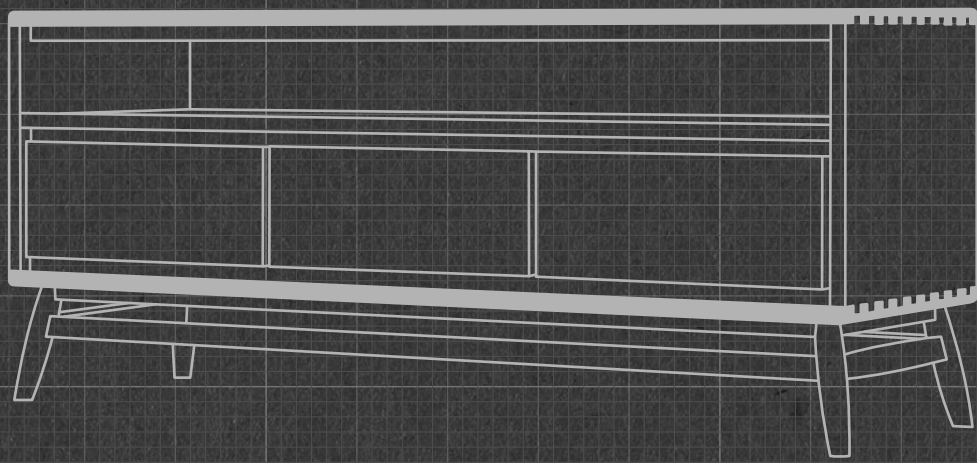

Twist

Media Cabinet with 3 Drawers

TW25

TWIST MEDIA CABINET with 3 DRAWERS

128 cm x 40 cm x 54 cm