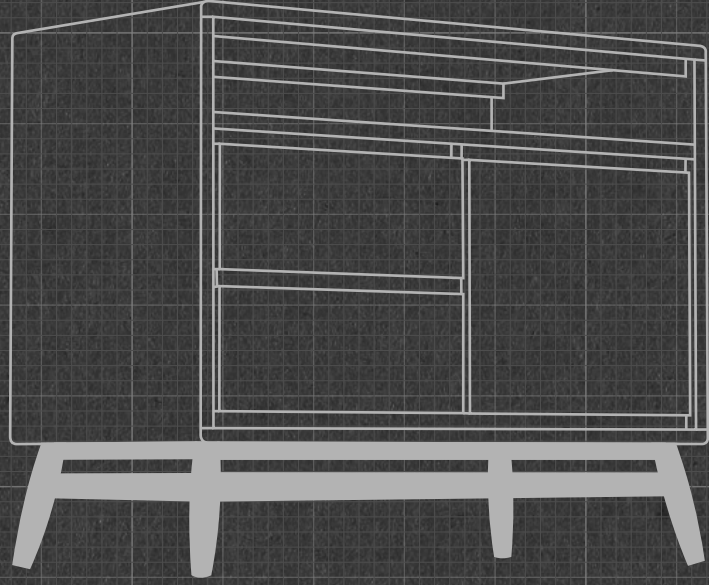

Twist Sideboard with 2 Drawers & 1 Doors

TW24

TWIST SIDEBOARD WITH 2 DRAWERS & 1 DOORS

87 cm x 45 cm x 72 cm