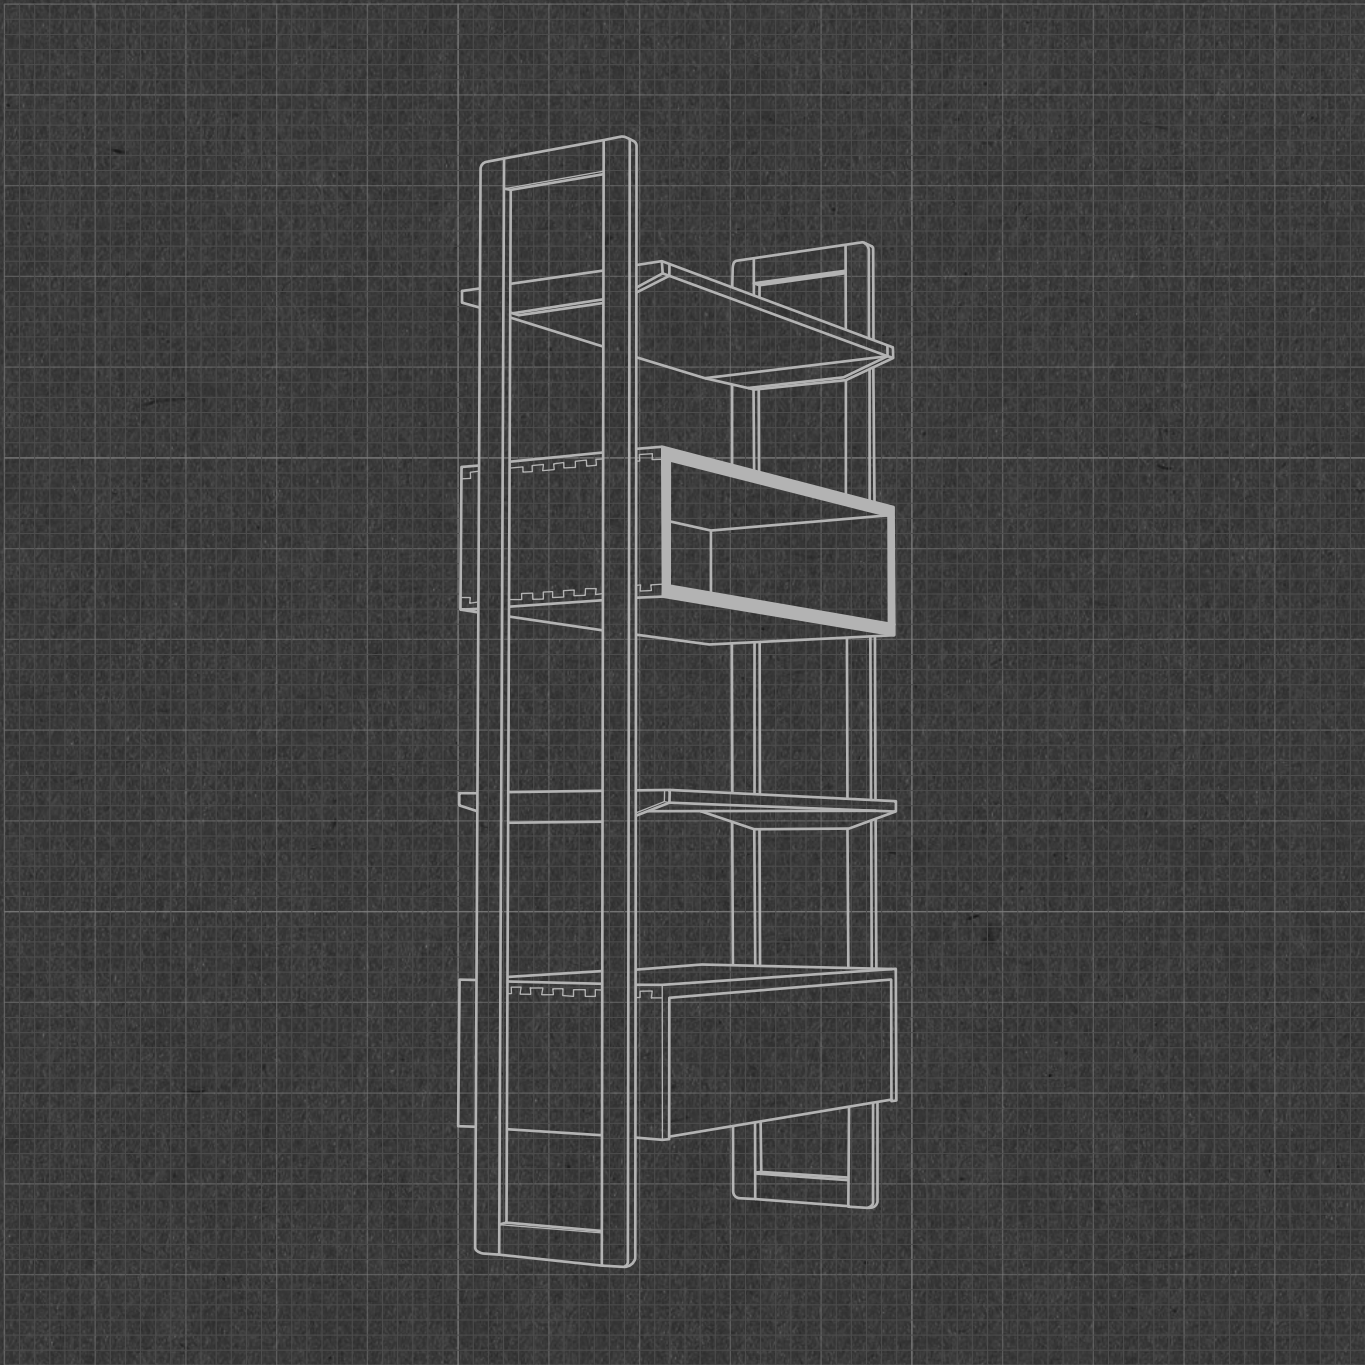

# KWSU

Wall Shelf Unit - Single

# KWSU01

## KWSU WALL SHELF UNIT - SINGLE

84 cm x 40 cm x 180 cm