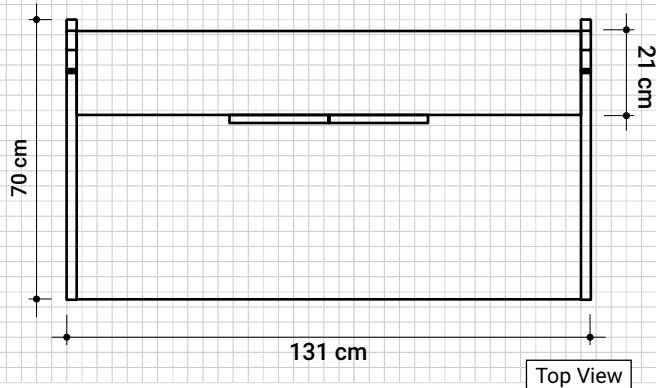

# K/Desk Desk Table

**KD01**

**K/DESK DESK TABLE**

131 cm x 70 cm x 87.5 cm

Front View

Side View

Top View