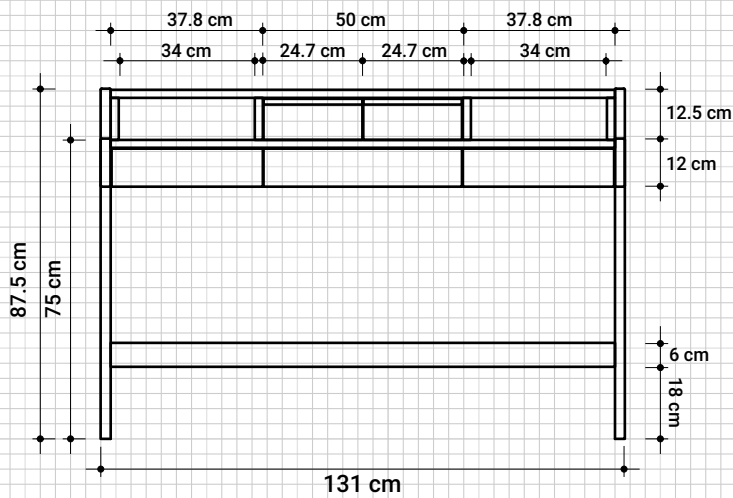

# K/Desk Desk Table

**KD01**

**K/DESK DESK TABLE**

131 cm x 70 cm x 87.5 cm

Front View

Side View

Top View