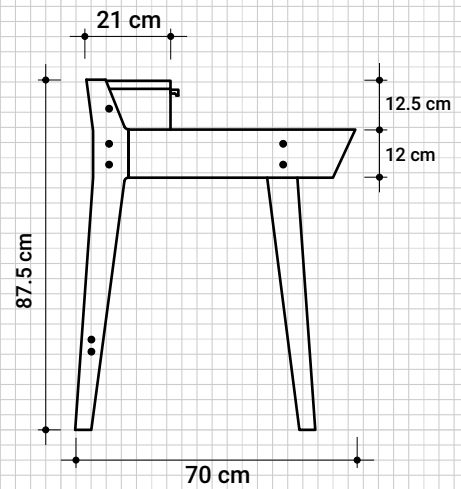

# K/Desk Desk Table

**KD01**

**K/DESK DESK TABLE**

131 cm x 70 cm x 87.5 cm

Front View

Side View

Top View