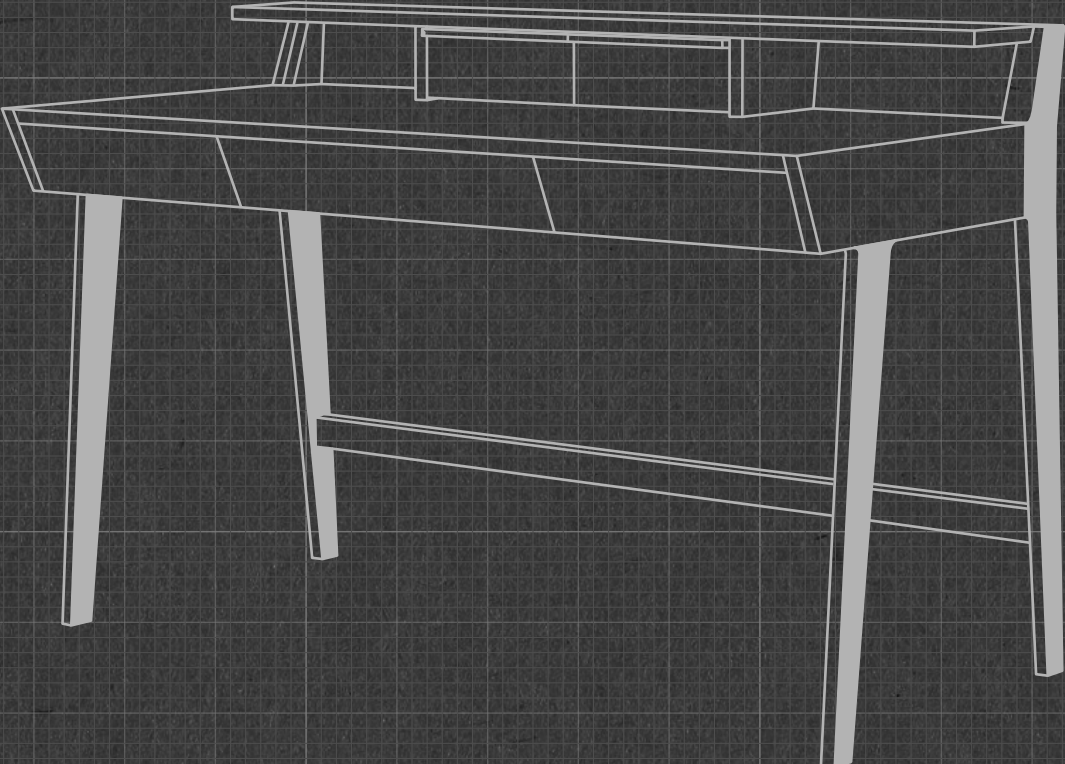

# K/Desk Desk Table

**KD01**

**K/DESK DESK TABLE**

131 cm x 70 cm x 87.5 cm

Front View

Side View

Top View