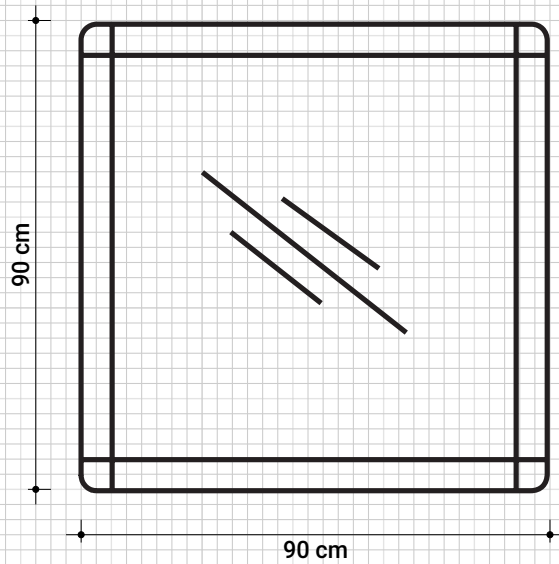

# Vintage Square Hanging Mirror

**VI39**

## VINTAGE SQUARE HANGING MIRROR

90 cm x 3 cm x 90 cm

Front View

Side View