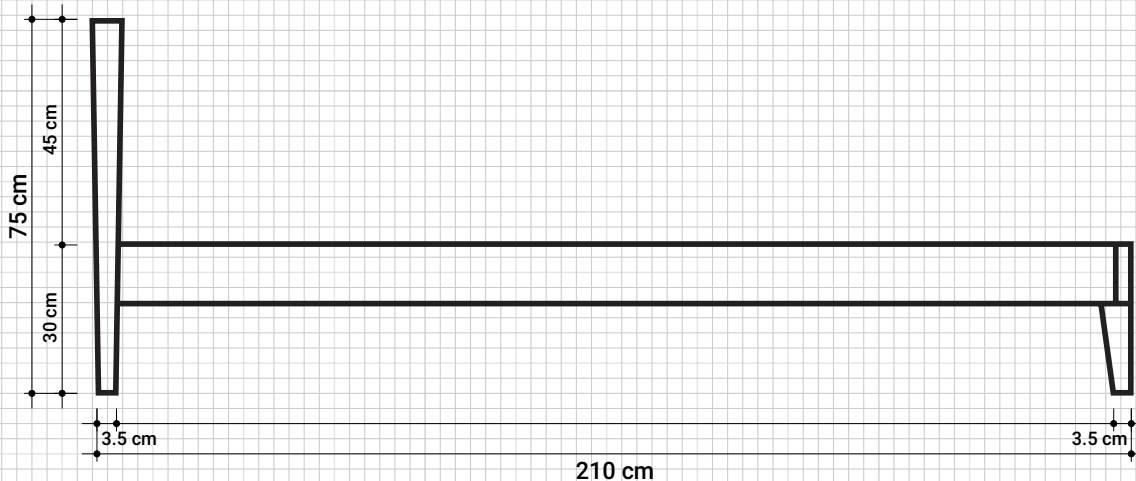

Vintage European Single Size Bed

VI32EU

VINTAGE EUROPEAN SINGLE SIZE BED

98 cm x 210 cm x 75 cm

Front View

6 cm

Side View