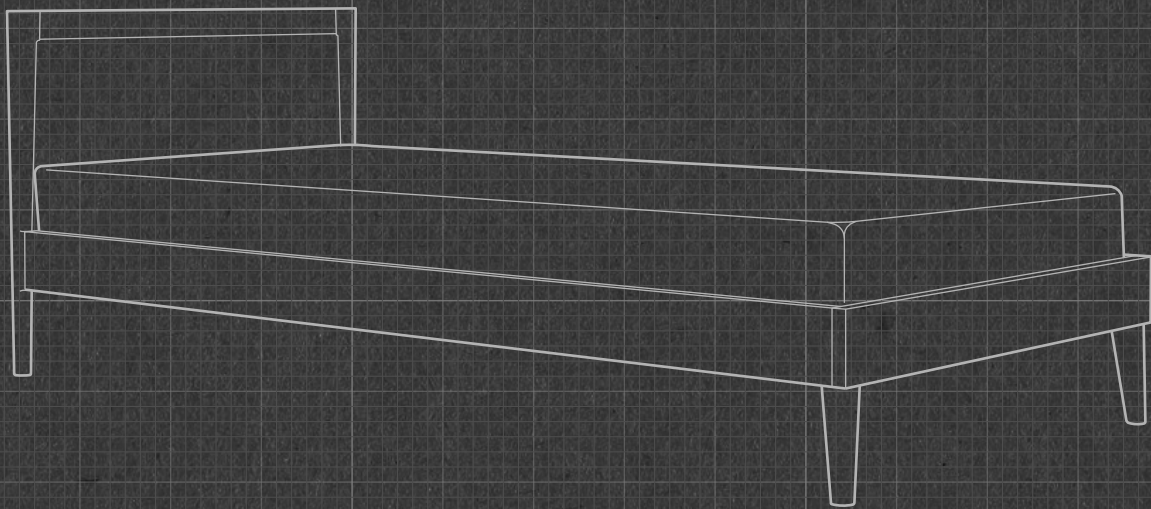

Vintage European Single Size Bed

VI32EU

VINTAGE EUROPEAN SINGLE SIZE BED

98 cm x 210 cm x 75 cm

Front View

6 cm

Side View