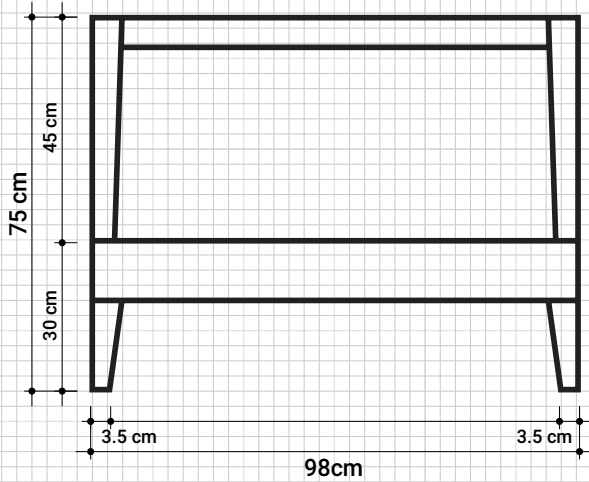

Vintage European Single Size Bed

VI32EU

VINTAGE EUROPEAN SINGLE SIZE BED

98 cm x 210 cm x 75 cm

Front View

6 cm

Side View