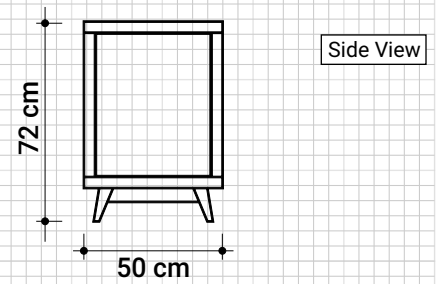

Vintage Sideboard 3 Drawers & 2 Doors

VI23

VINTAGE SIDEBOARD 3 DRAWERS 2 DOORS

165 cm x 50 cm x 72 cm

Side View

Top View

Front View