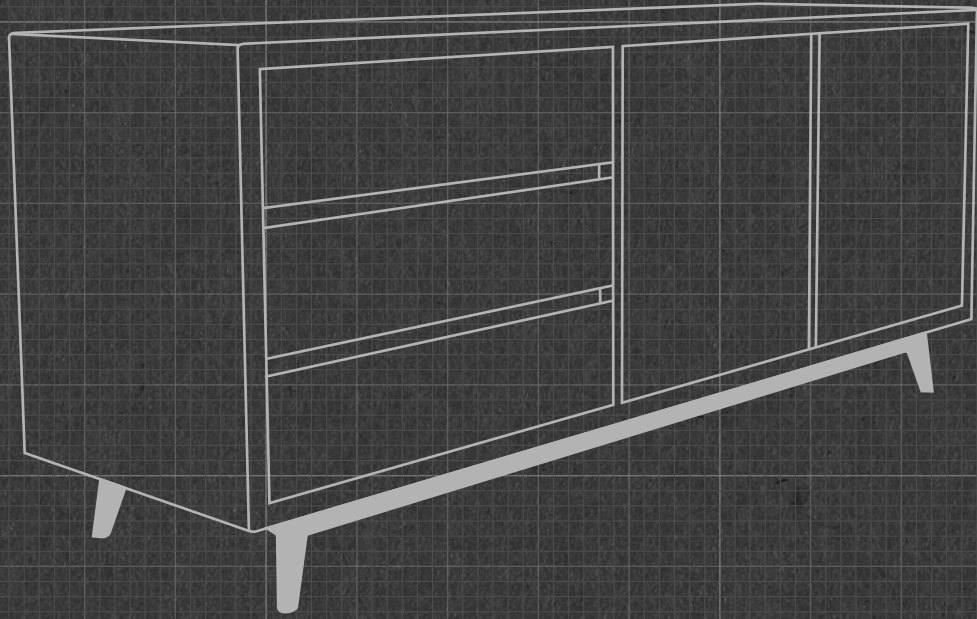

Vintage Sideboard 3 Drawers & 2 Doors

VI23

VINTAGE SIDEBOARD 3 DRAWERS 2 DOORS

165 cm x 50 cm x 72 cm

Side View

Top View

Front View