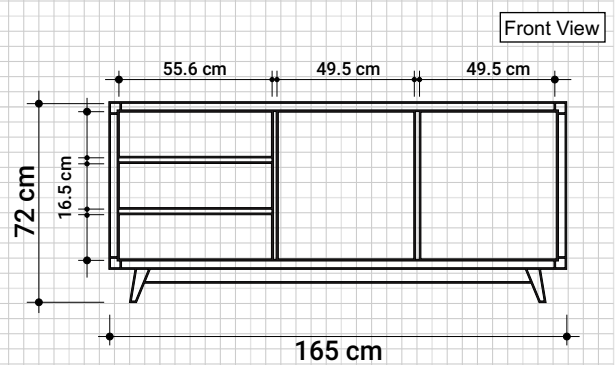

Vintage Sideboard 3 Drawers & 2 Doors

VI23

VINTAGE SIDEBOARD 3 DRAWERS 2 DOORS

165 cm x 50 cm x 72 cm

Side View

Top View

Front View