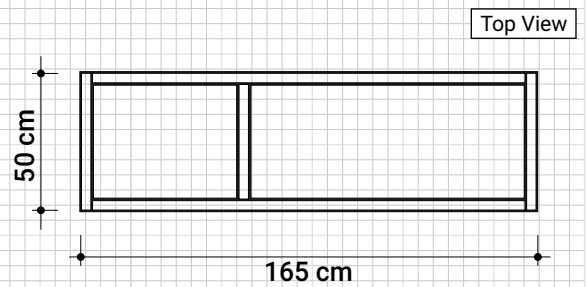

Vintage Sideboard 3 Drawers & 2 Doors

VI23

VINTAGE SIDEBOARD 3 DRAWERS 2 DOORS

165 cm x 50 cm x 72 cm

Side View

Top View

Front View