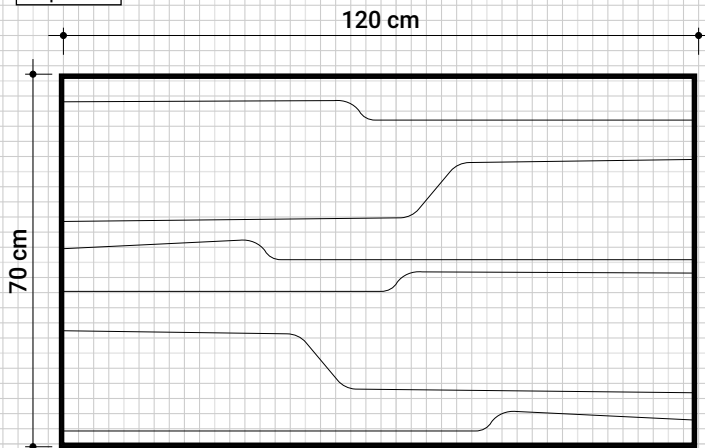

Vintage Rectangular Coffee Table 120

VI04

VINTAGE RECTANGULAR COFFEE TABLE 120

120 cm x 70 cm x 40 cm

Top View

Front View

Side View