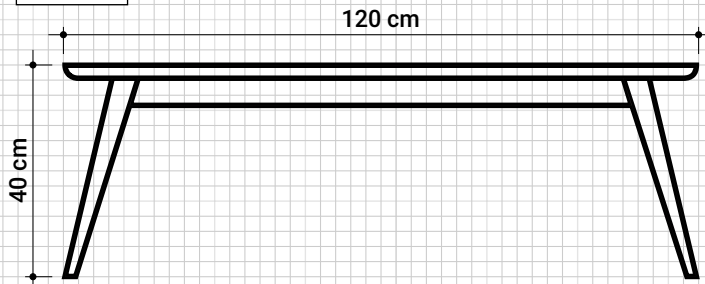

Vintage Rectangular Coffee Table 120

VI04

VINTAGE RECTANGULAR COFFEE TABLE 120

120 cm x 70 cm x 40 cm

Top View

Front View

Side View