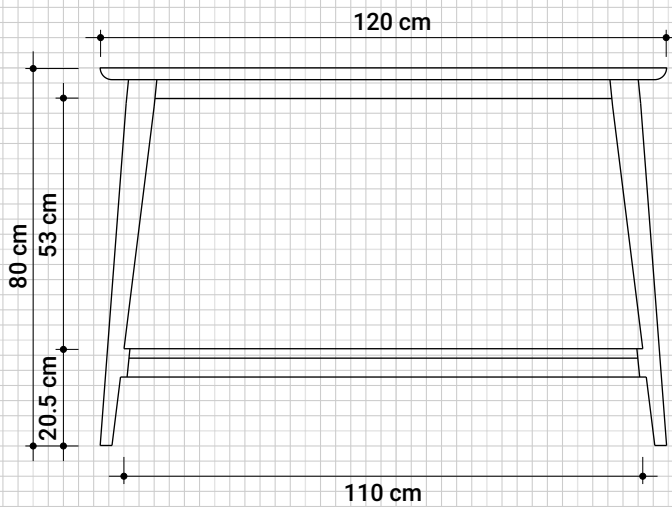

## VINTAGE CONSOLE TABLE WITH SHELF

120 cm x 40 cm x 80 cm

Top View

Front View

Side View