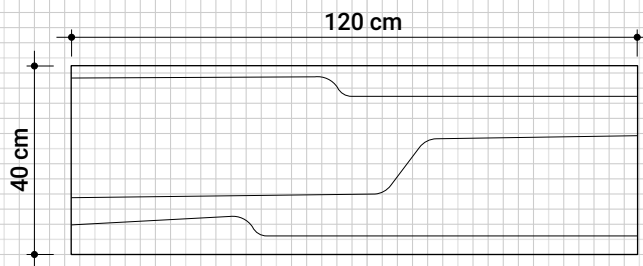

## VINTAGE CONSOLE TABLE WITH SHELF

120 cm x 40 cm x 80 cm

Top View

Front View

Side View