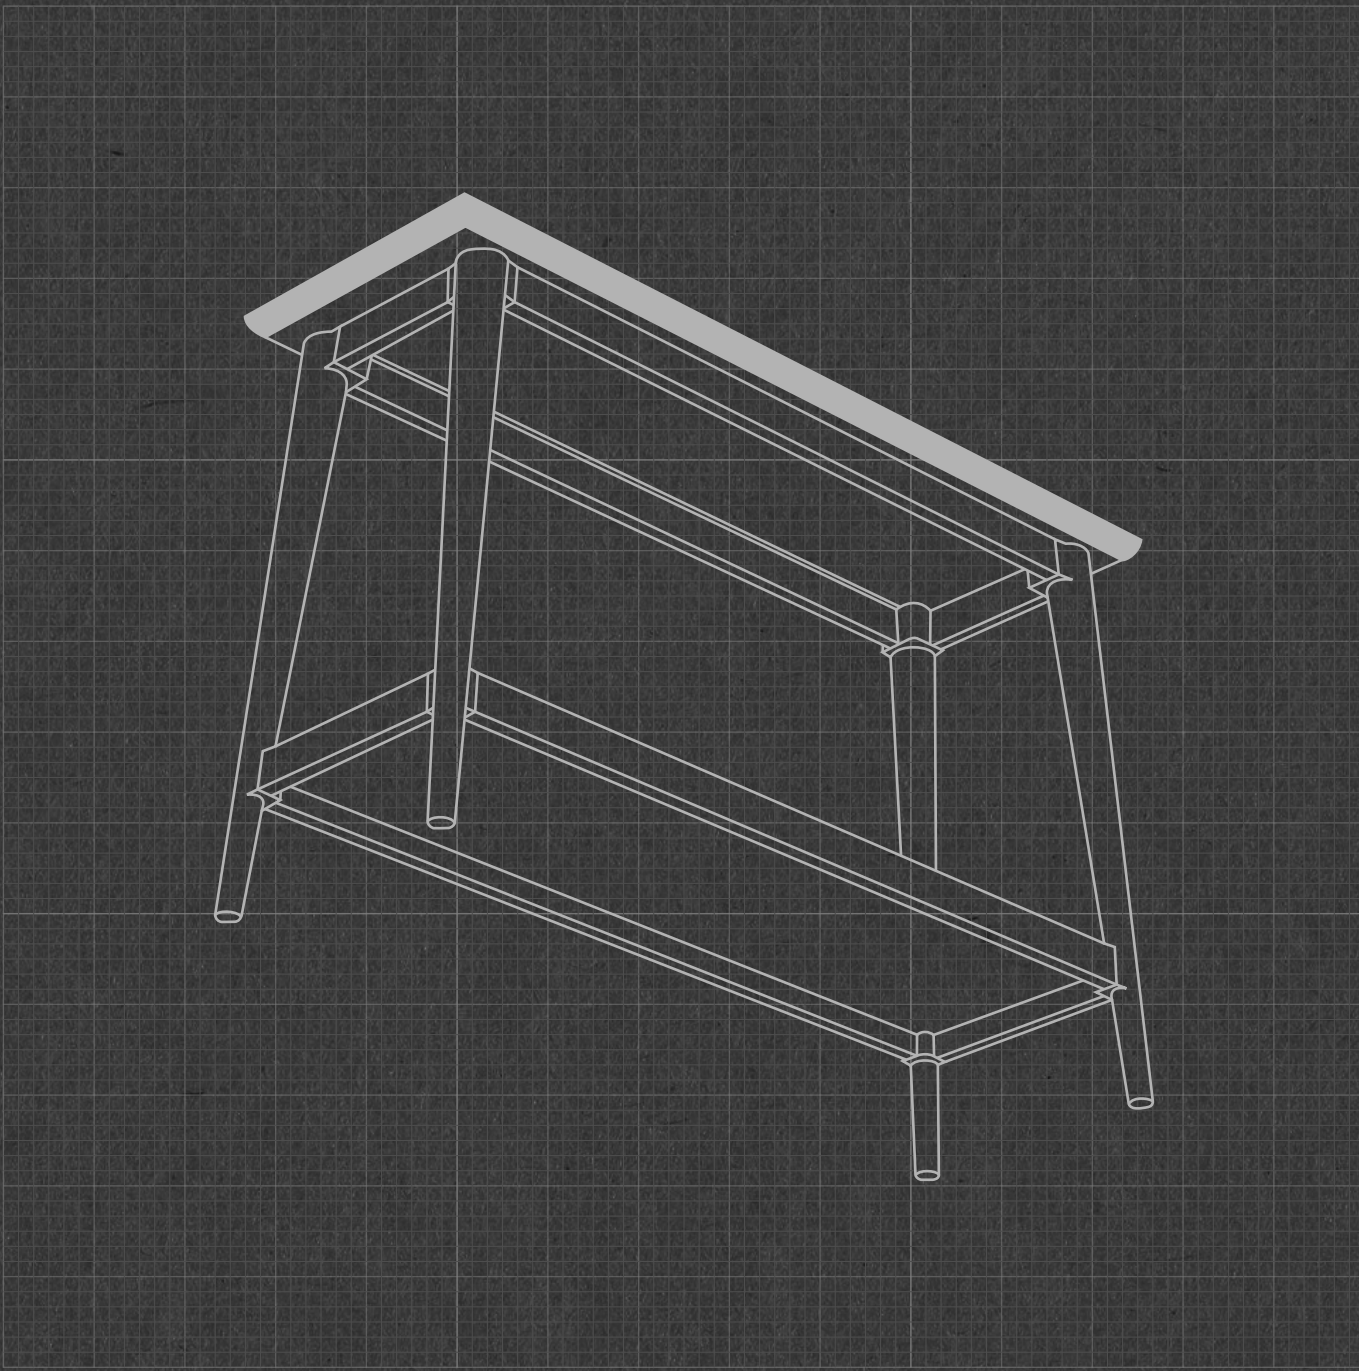

# Vintage Console Table with Shelf

**VI01**

## VINTAGE CONSOLE TABLE WITH SHELF

120 cm x 40 cm x 80 cm

Top View

Front View

Side View