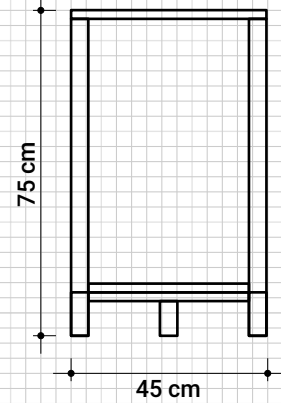

Solid Sideboard with 2 Drawers & 2 Doors

S009

SOLID SIDEBOARD WITH 4 DRAWERS & 4 DOORS

182 cm x 45 cm x 75 cm

Front View

Side View

Top View