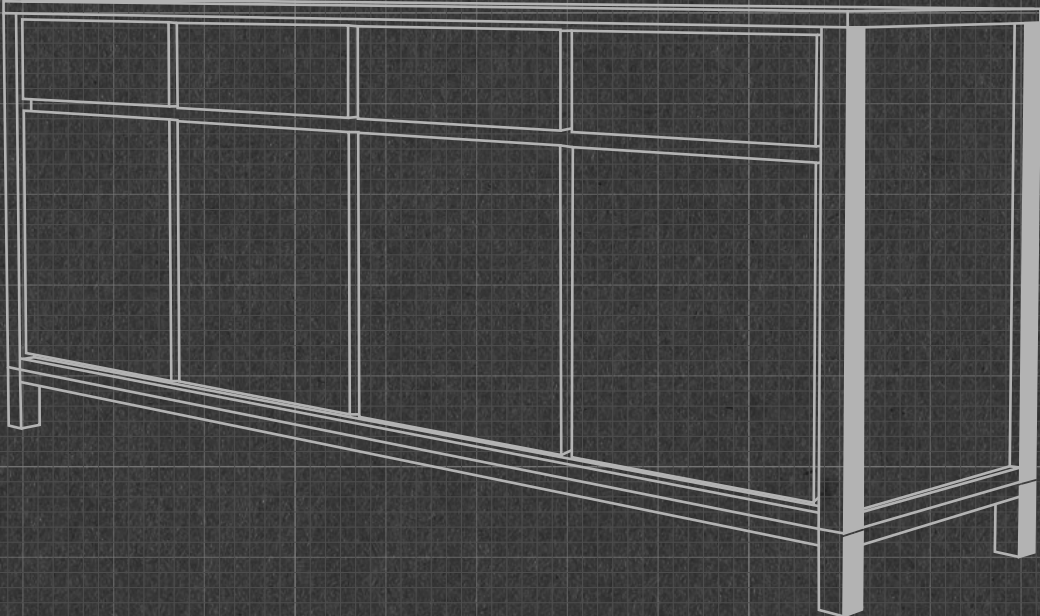

Solid Sideboard with 2 Drawers & 2 Doors

S009

SOLID SIDEBOARD WITH 4 DRAWERS & 4 DOORS

182 cm x 45 cm x 75 cm

Front View

Side View

Top View