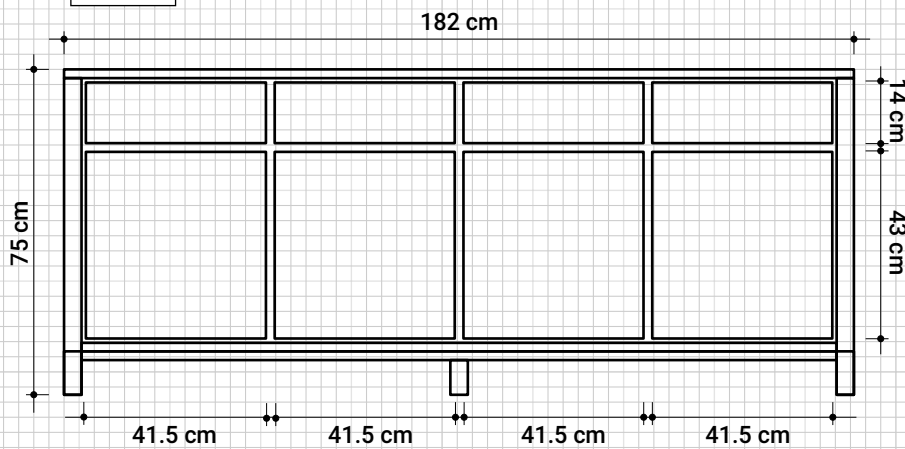

Solid Sideboard with 2 Drawers & 2 Doors

S009

SOLID SIDEBOARD WITH 4 DRAWERS & 4 DOORS

182 cm x 45 cm x 75 cm

Front View

Side View

Top View