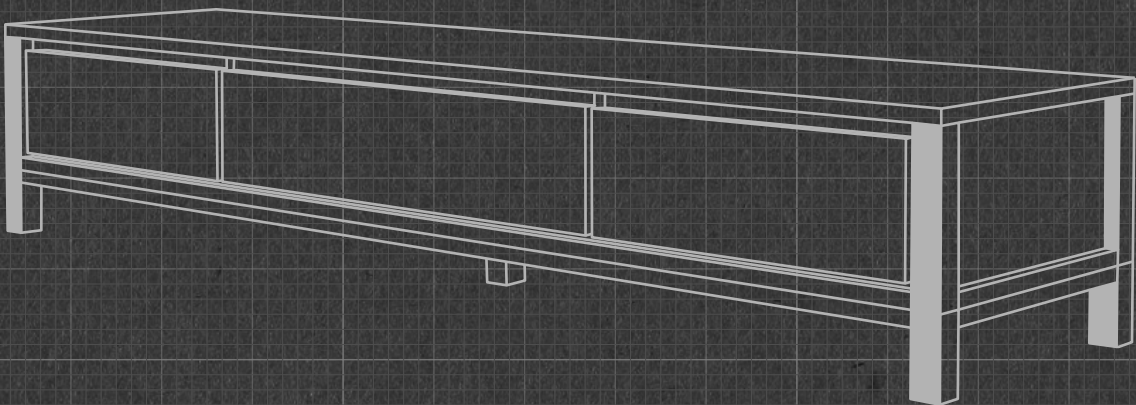

Solid

Media Cabinet with 2 Drawers & 1 Flip Door

S007

SOLID MEDIA CABINET with 2 DRAWERS & 1 FLIP DOOR

180 cm x 45 cm x 34 cm