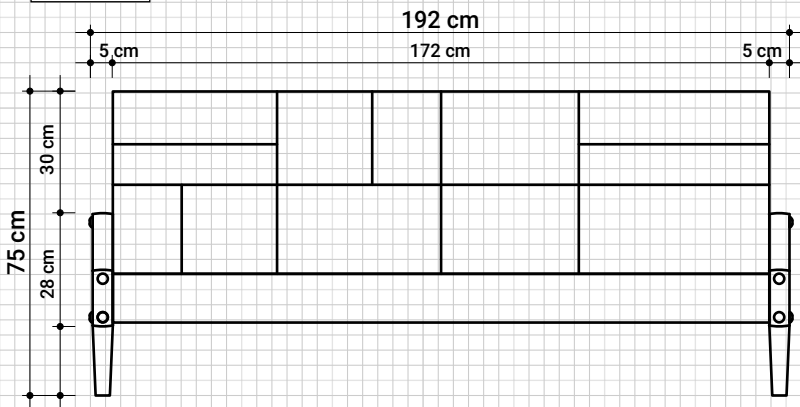

**Technical Drawing**

# *Katchwork* European King Size Bed

**KARPENTER**<sup>®</sup>  
Designed by Us Defined by Nature

**SOLID WOOD ONLY** <sup>®</sup>

COPYRIGHT © 2021 KARPENTER ALL RIGHT RESERVED

**KW08EU**

**KATCHWORK EUROPEAN KING SIZE BED**

192 cm x 223 cm x 75 cm

Front View

Side View