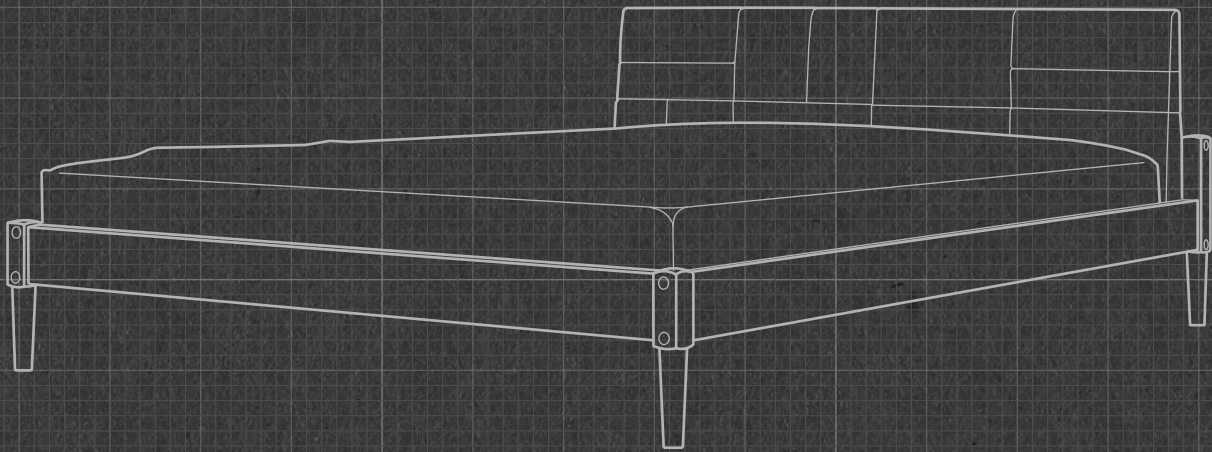

**Technical Drawing**

# *Katchwork* European King Size Bed

**KARPENTER**<sup>®</sup>  
Designed by Us Defined by Nature

**SOLID WOOD ONLY** <sup>®</sup>

COPYRIGHT © 2021 KARPENTER ALL RIGHT RESERVED

**KW08EU**

**KATCHWORK EUROPEAN KING SIZE BED**

192 cm x 223 cm x 75 cm

Front View

Side View