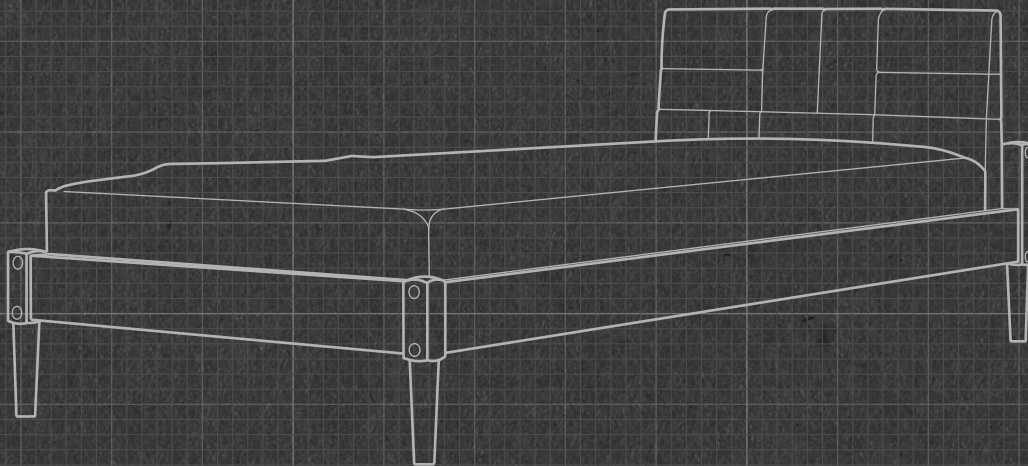

Katchwork European Single Size Bed

KW07EU

KATCHWORK EUROPEAN SINGLE SIZE BED

102 cm x 223 cm x 75 cm

Front View

Side View