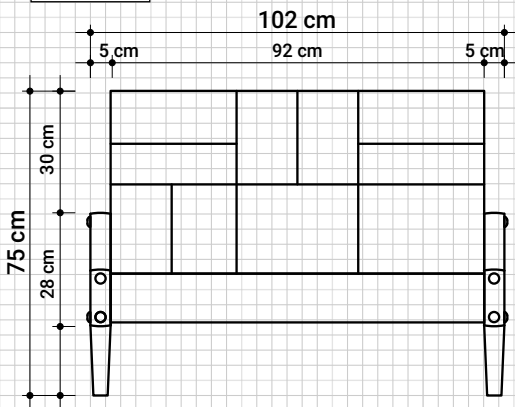

Katchwork European Single Size Bed

KW07EU

KATCHWORK EUROPEAN SINGLE SIZE BED

102 cm x 223 cm x 75 cm

Front View

Side View