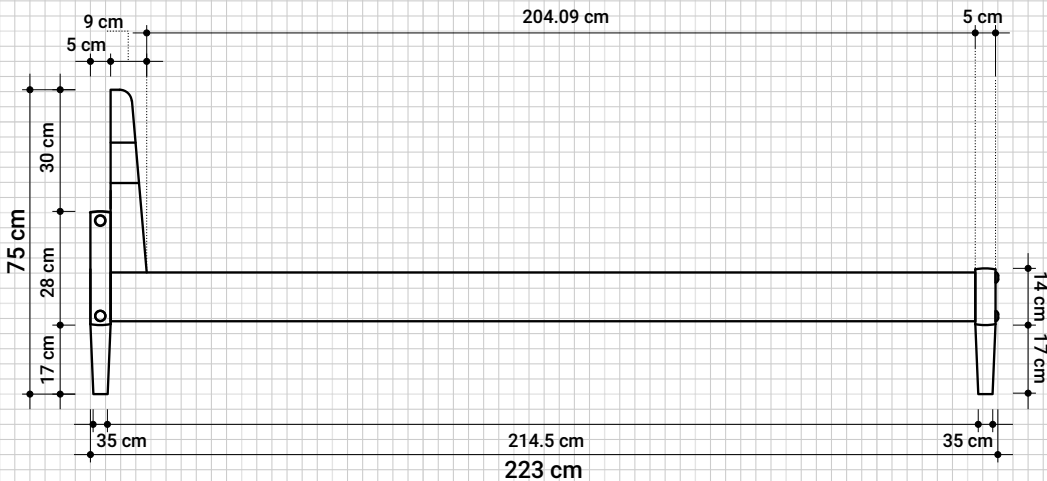

Katchwork European Single Size Bed

KW07EU

KATCHWORK EUROPEAN SINGLE SIZE BED

102 cm x 223 cm x 75 cm

Front View

Side View