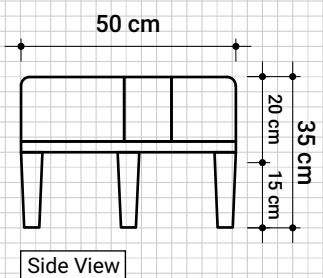

## KATCHWORK BENCH for BED

172 cm x 50 cm x 35 cm

Top View

Front View

Side View