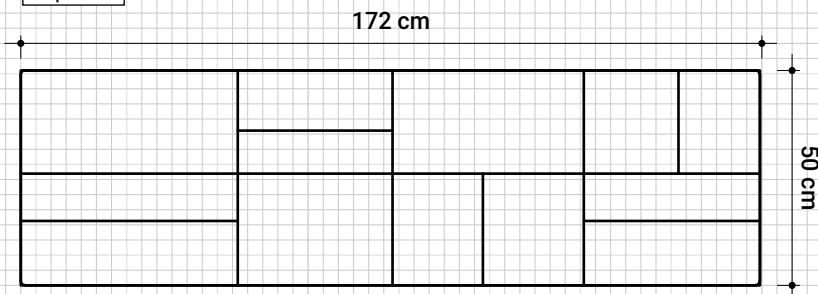

# Katchwork

Bench for Bed

**KW02**

## KATCHWORK BENCH for BED

172 cm x 50 cm x 35 cm

Top View

Front View

Side View