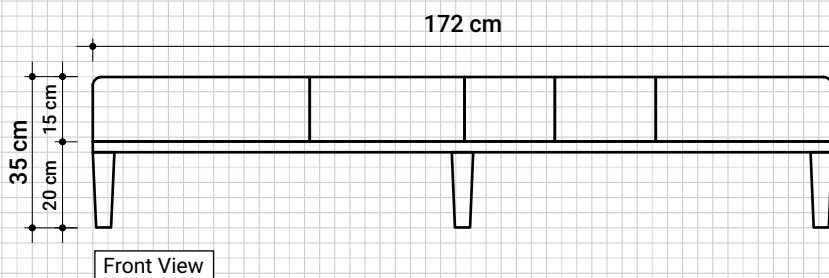

# Katchwork

Bench for Bed

**KW02**

## KATCHWORK BENCH for BED

172 cm x 50 cm x 35 cm

Top View

Front View

Side View