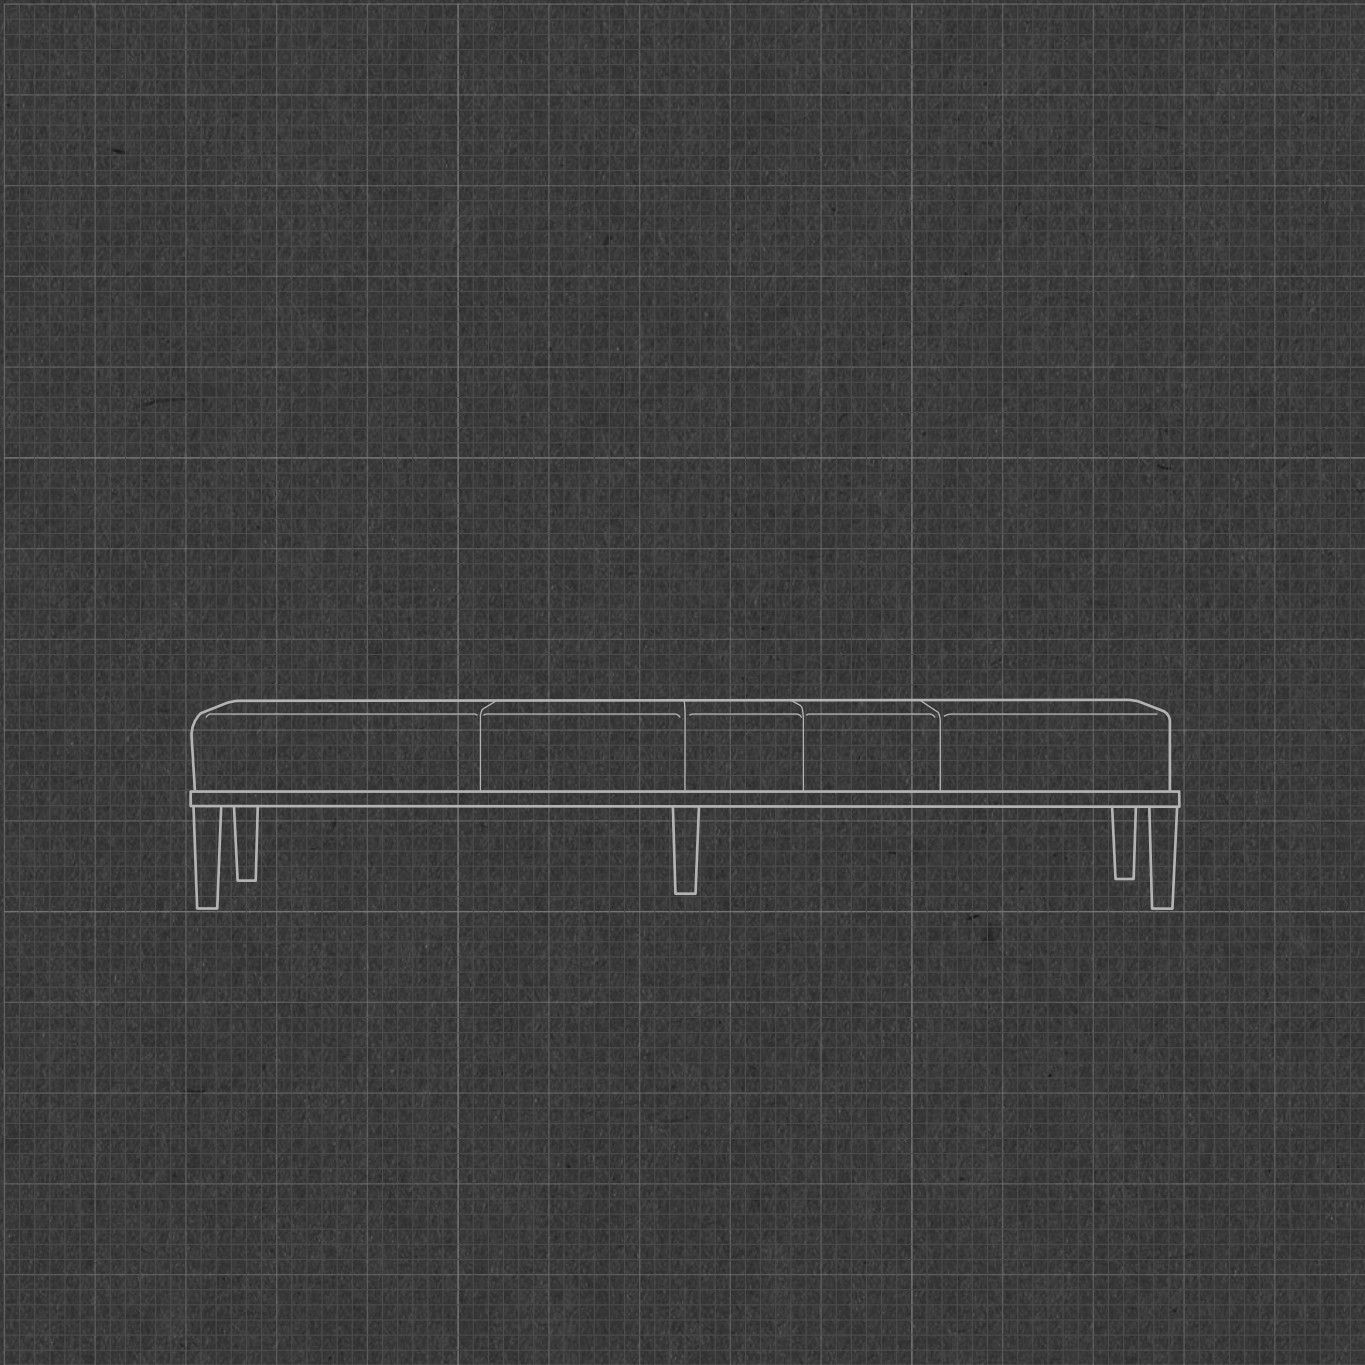

# Katchwork

Bench for Bed

**KW02**

## KATCHWORK BENCH for BED

172 cm x 50 cm x 35 cm

Top View

Front View

Side View