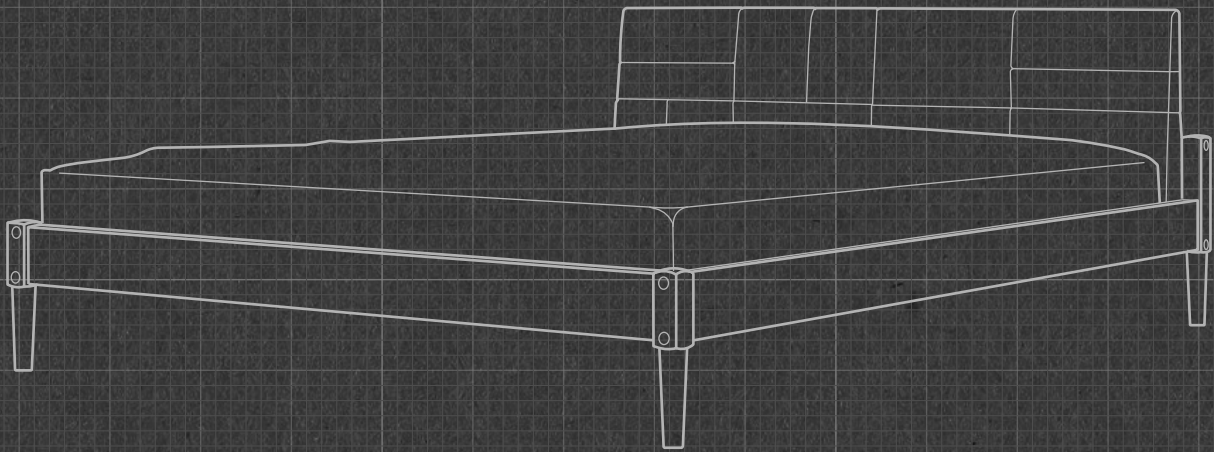

**Technical Drawing**

# *Katchwork* European Queen Size Bed

**KARPENTER**<sup>®</sup>  
Designed by Us Defined by Nature

**SOLID WOOD ONLY** <sup>®</sup>

COPYRIGHT © 2021 KARPENTER ALL RIGHT RESERVED

**KW01EU**

## KATCHWORK EUROPEAN QUEEN SIZE BED

172 cm x 223 cm x 75 cm

Front View

Side View