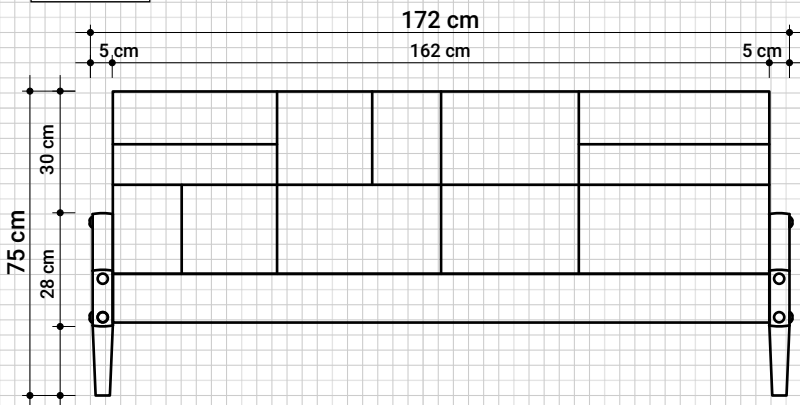

## KATCHWORK EUROPEAN QUEEN SIZE BED

172 cm x 223 cm x 75 cm

Front View

Side View